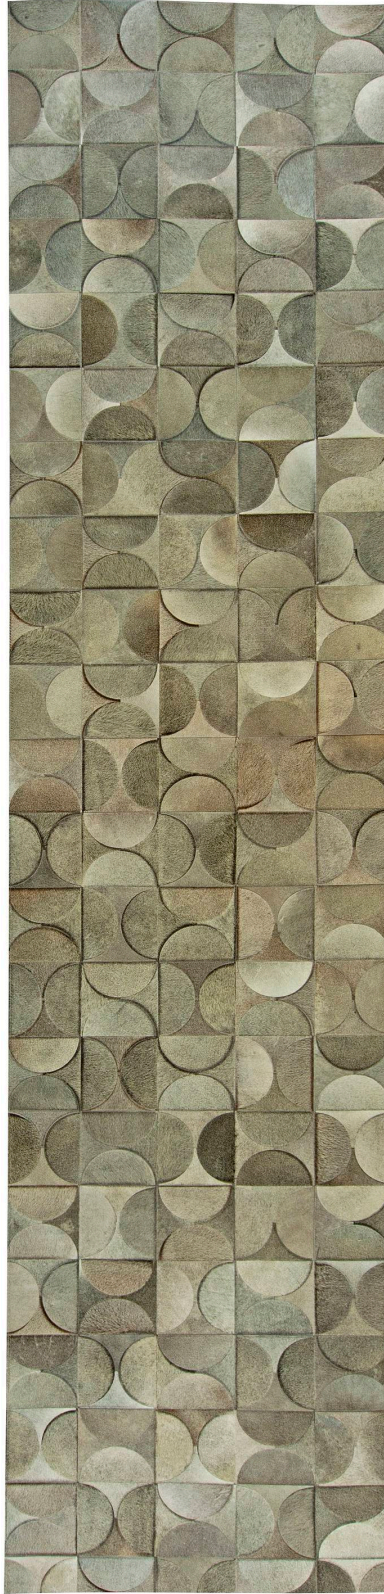

*Doris Leslie Blau*

CONTEMPORARY GEOMETRIC, GRAY, LEATHER AND HAIR HANDMADE RUG

SKU:  
**N11231**

SIZE:  
**4'0" x 13'9"**

CIRCA:  
**-**

PRICE:  
**\$11,000**