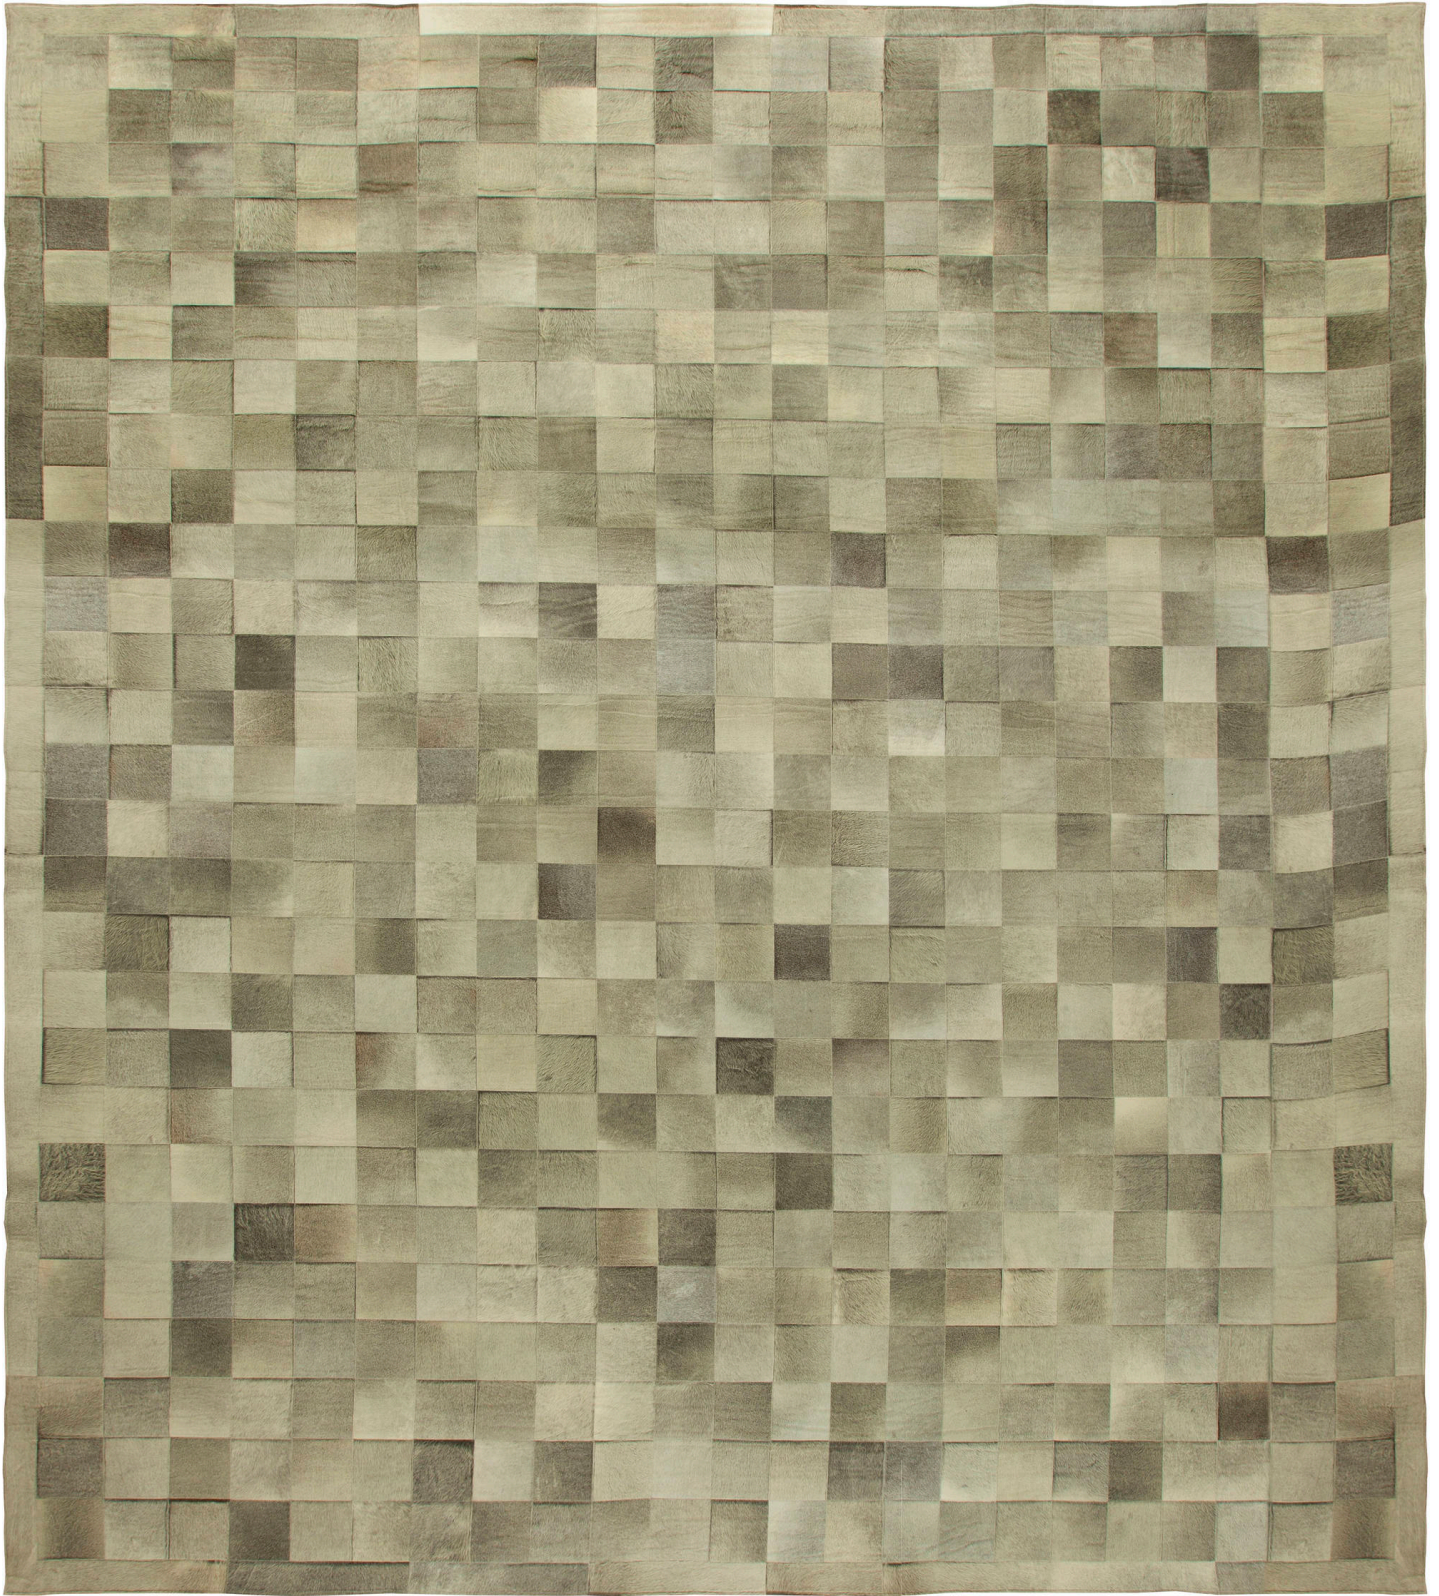

Doris Leslie Blau

**DORIS LESLIE BLAU COLLECTION LARGE HAIR-ON-HIDE GRAY AND
LIGHT BROWN MODERN RUG**

SKU:
N11247

SIZE:
17'5" x 18'3"

CIRCA:
-

PRICE:
\$39,000