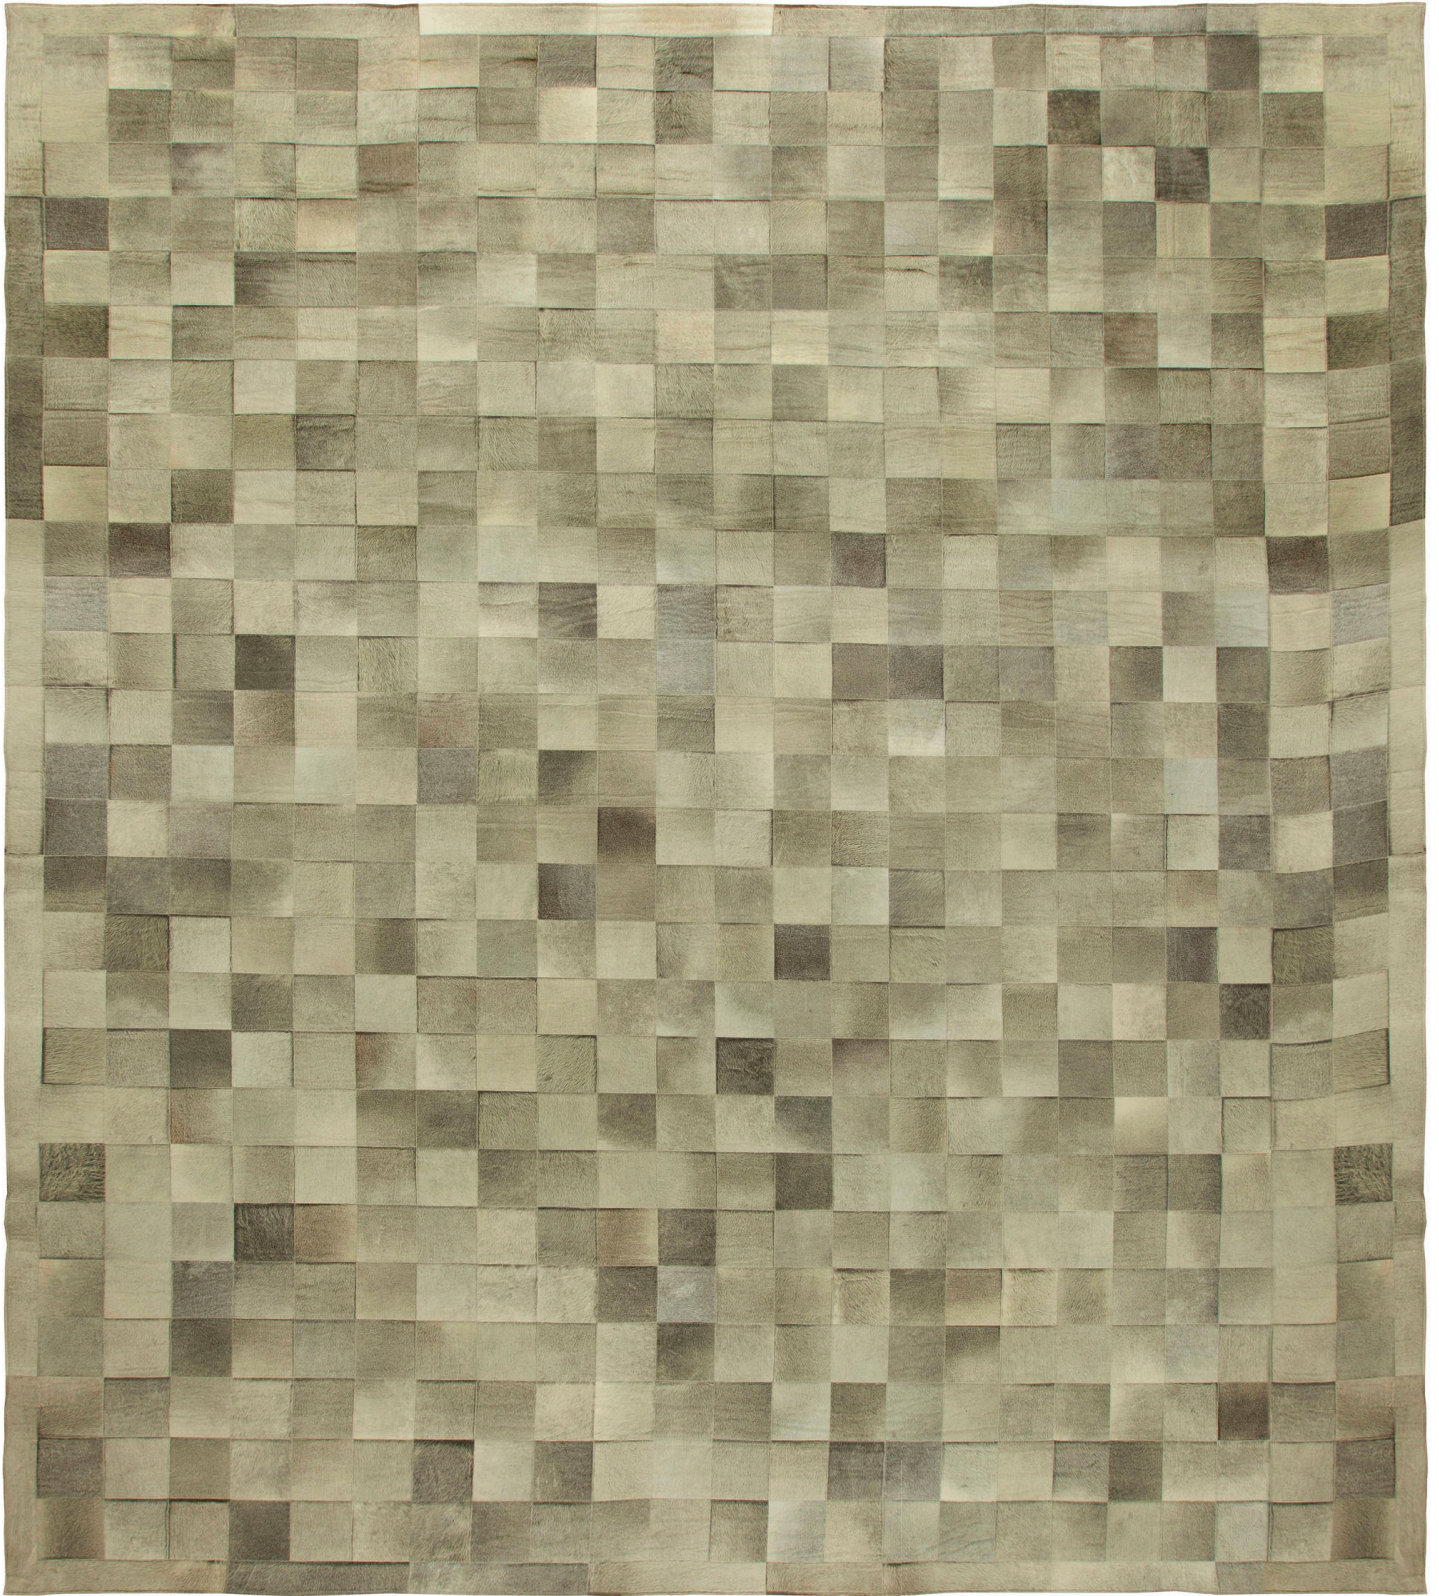

Doris Leslie Blau

OVERSIZED HAIR-ON-HIDE CONTEMPORARY RUG

SKU:
N11247

SIZE:
17'5" x 18'3"

CIRCA:
-

PRICE:
\$39,000