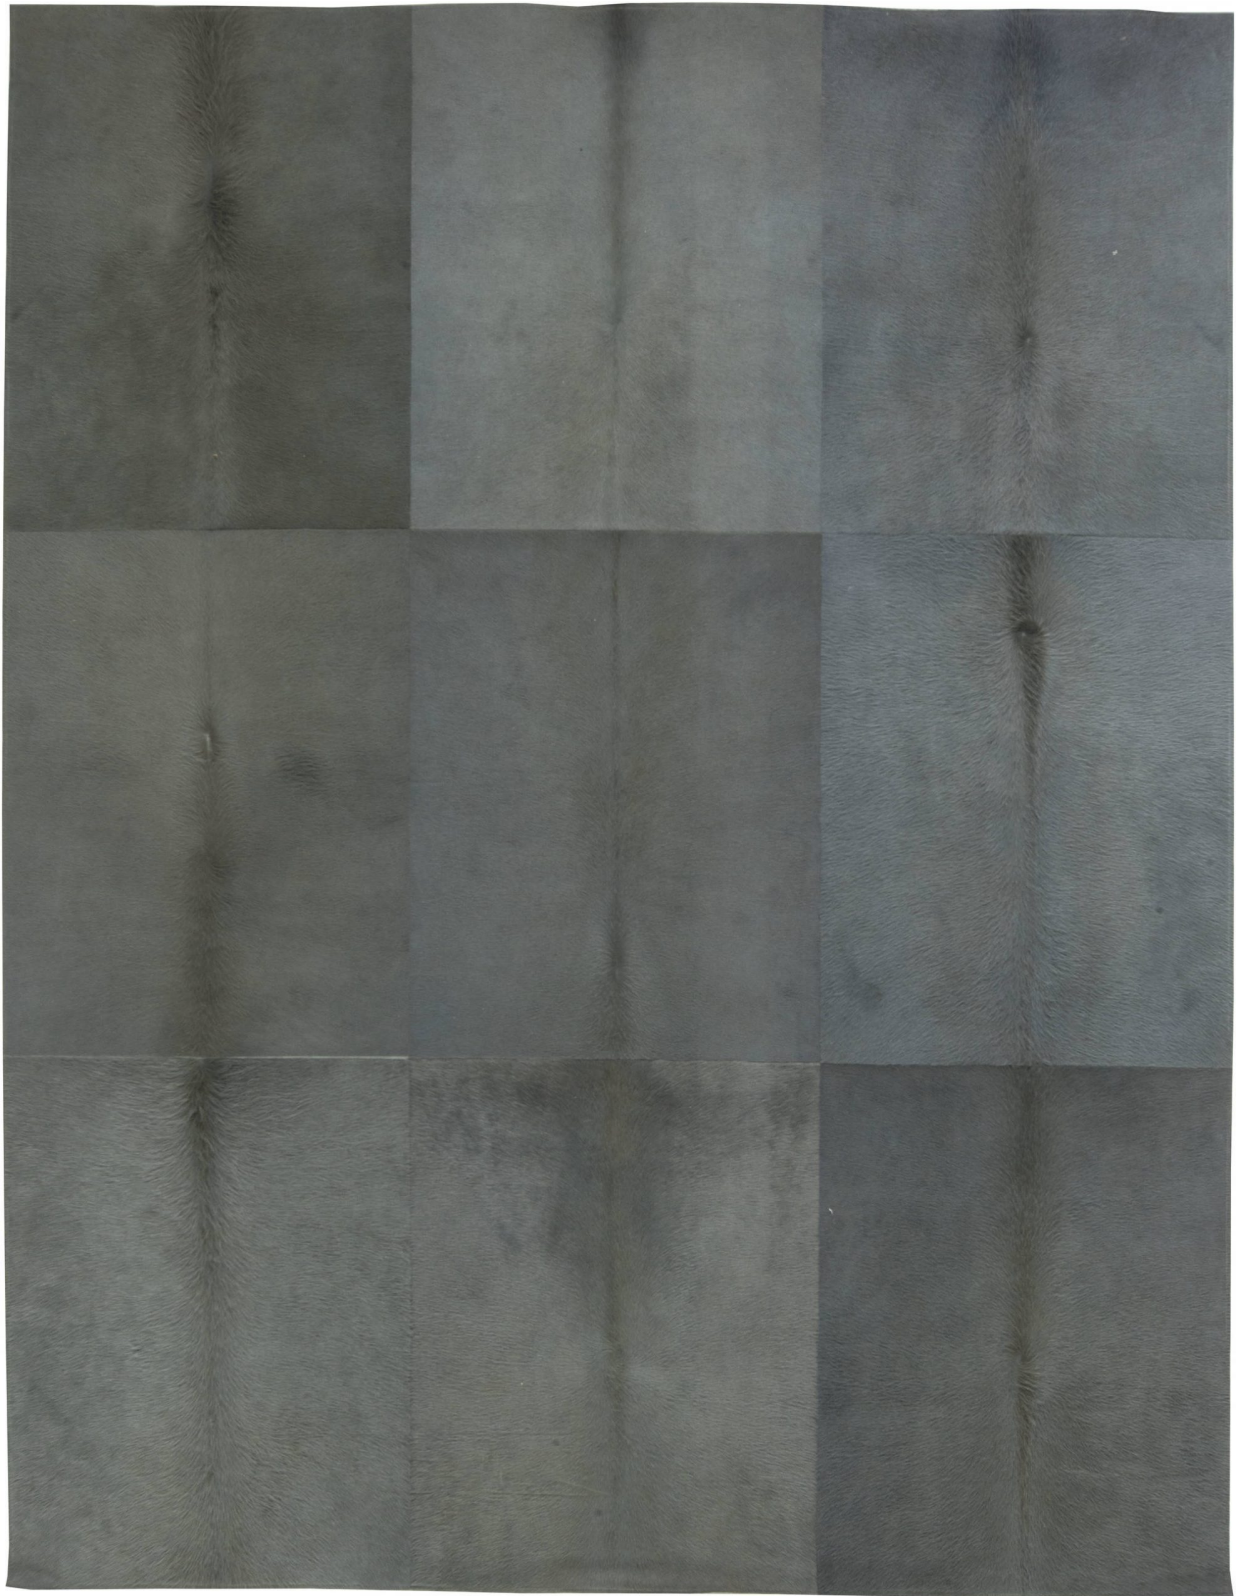

Doris Leslie Blau

HAIR-ON-HIDE CONTEMPORARY RUG

SKU:
N11649

SIZE:
7'6" x 9'7"

CIRCA:
-

PRICE:
\$12,000