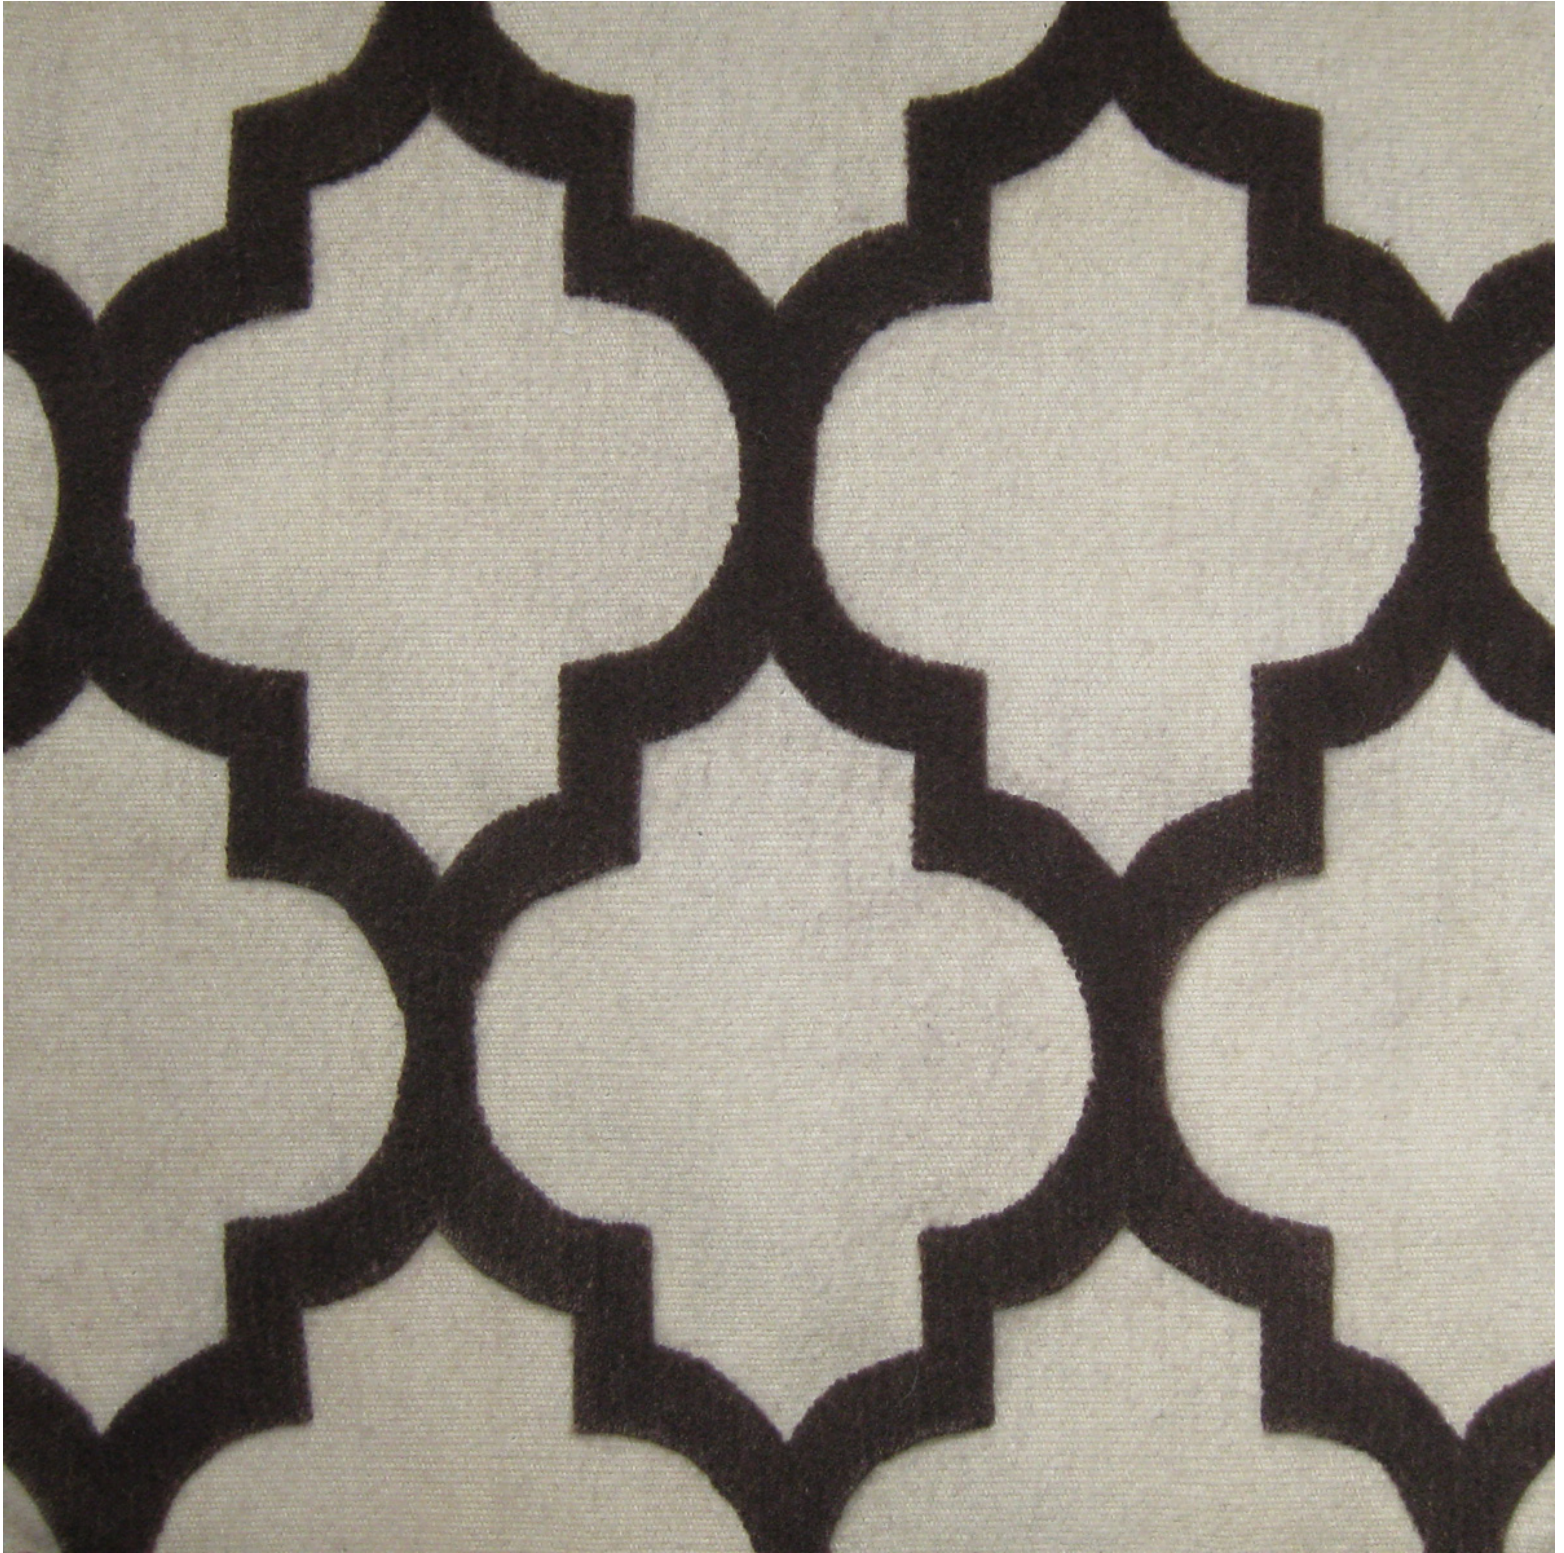

Doris Leslie Blau

EDEL PATTERN

SKU:
N10264S

SIZE:
CUSTOM

CIRCA:
-

PRICE: