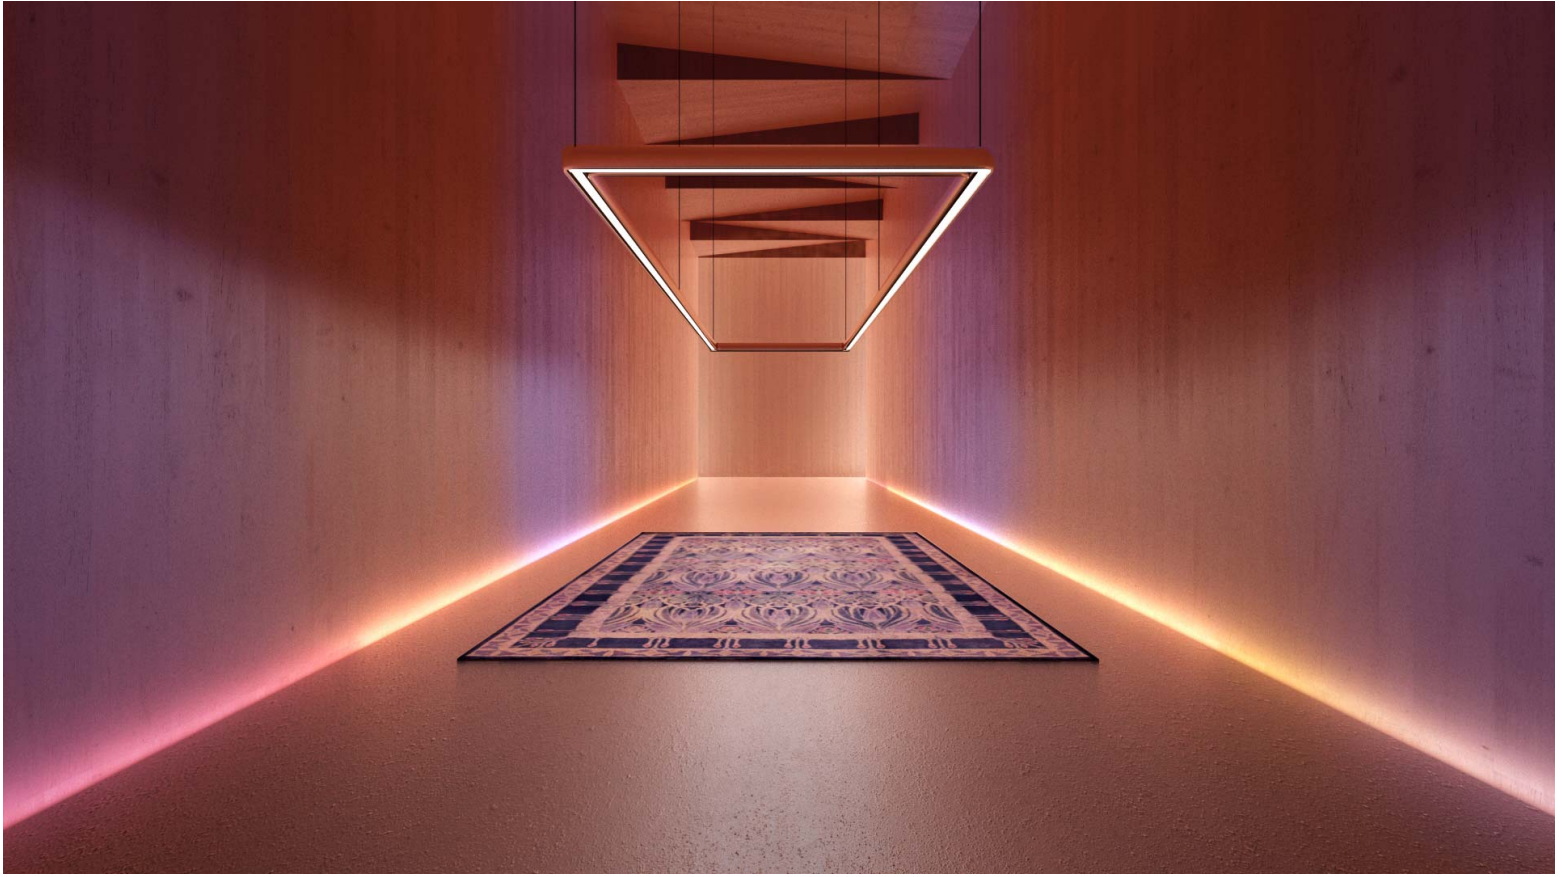

Doris Leslie Blau

INTERIOR DESIGN BY DLB

SKU:
DP2490209

SIZE:
CUSTOM

CIRCA:
-

PRICE: