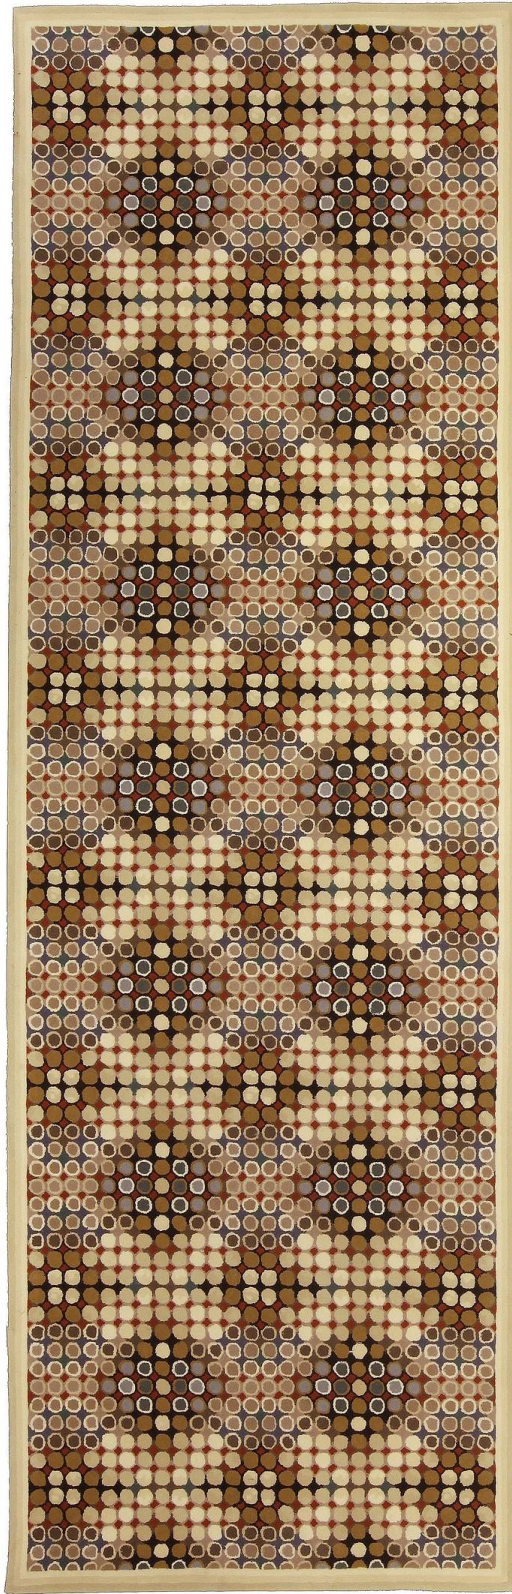

*Doris Leslie Blau*

ART DECO BEIGE, BROWN, GRAY AND CREAM DOTS HAND KNOTTED  
WOOL RUNNER

SKU:  
**N10753**

SIZE:  
**3'7" x 11'0"**

CIRCA:  
-

PRICE:  
**\$4,500**