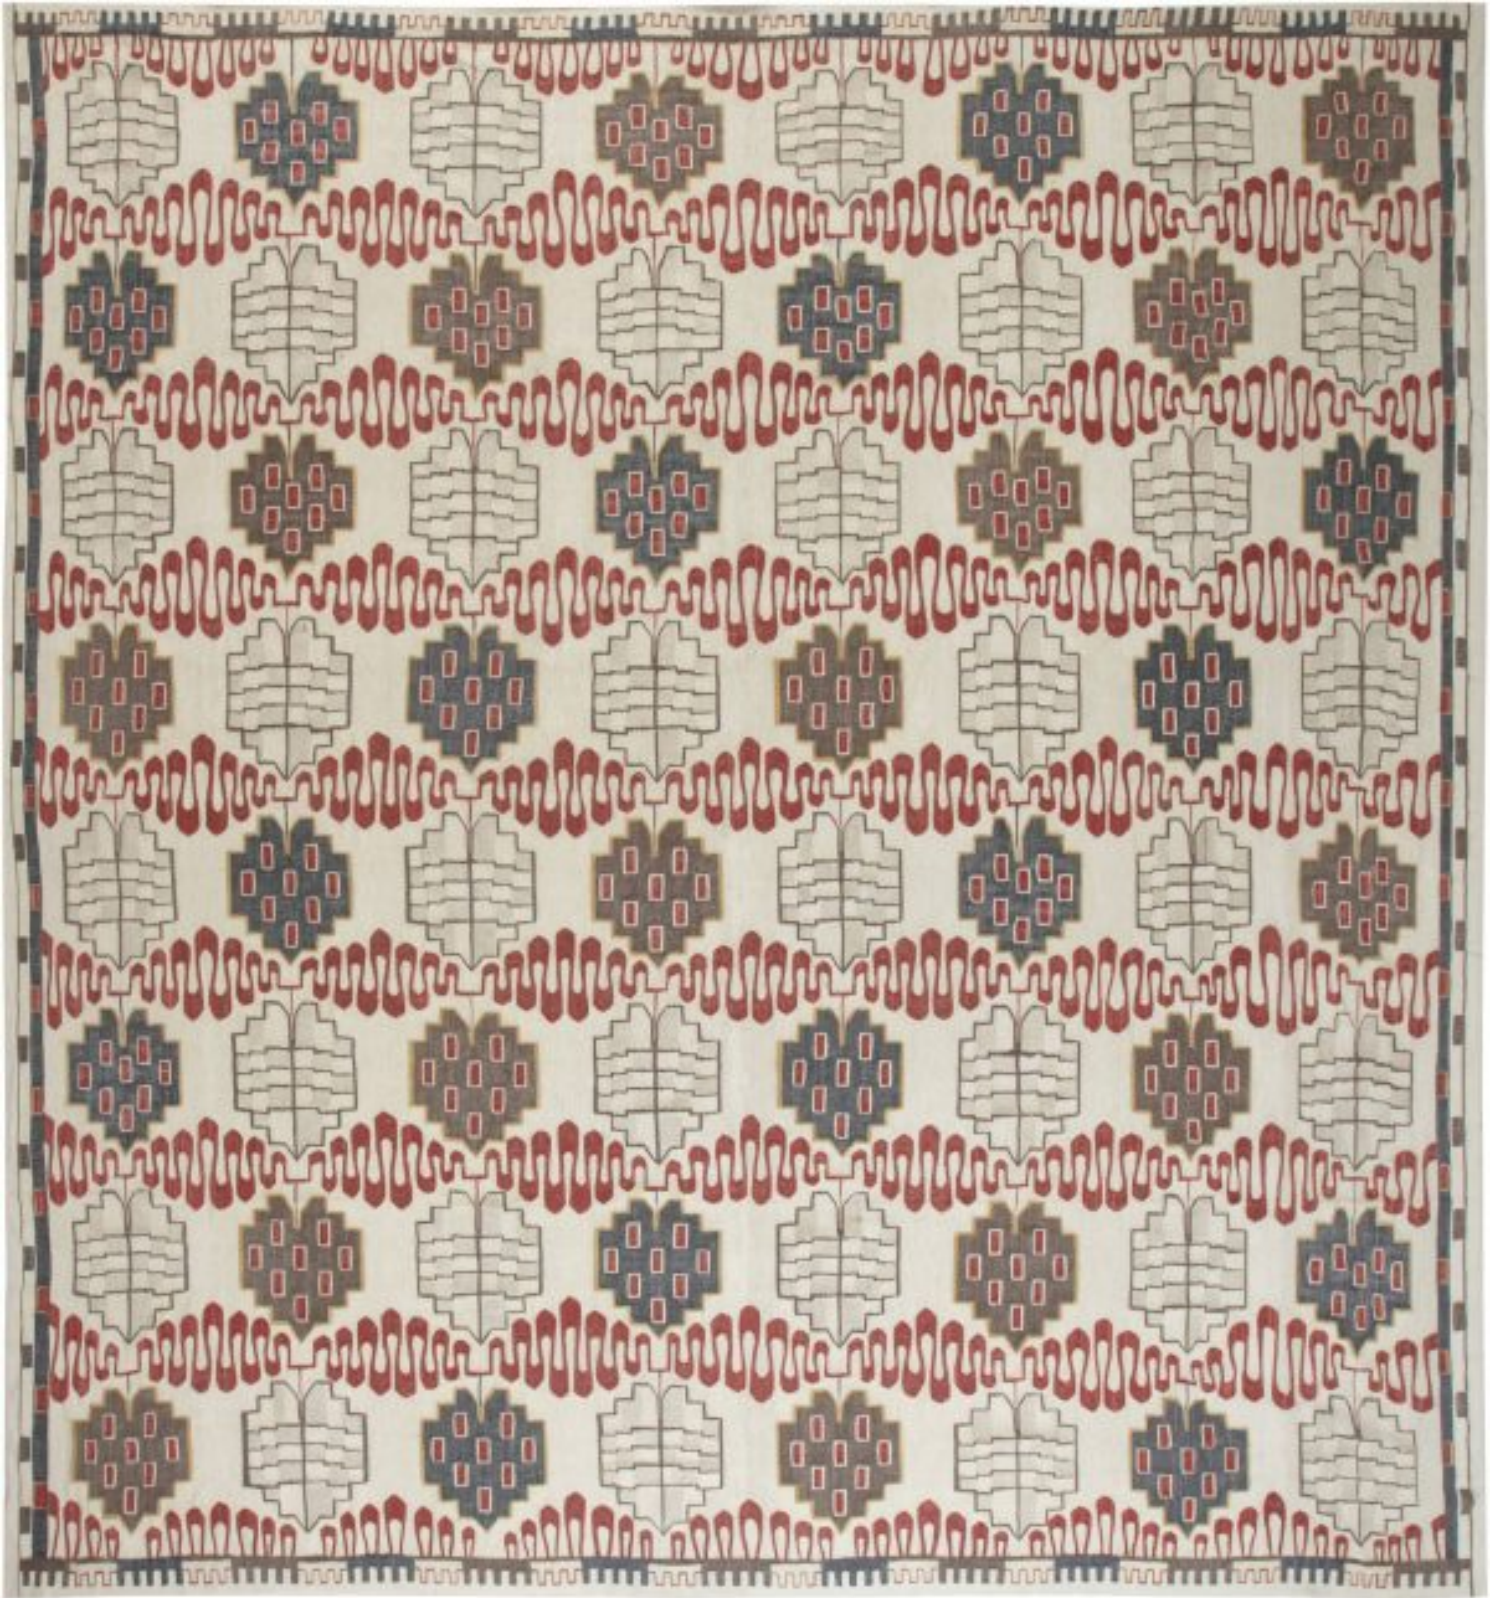

Doris Leslie Blau

HAZEL GEOMETRIC RUG

N11876

Price: \$31,000

Size: 13'5" x 14'6"

Circa: -