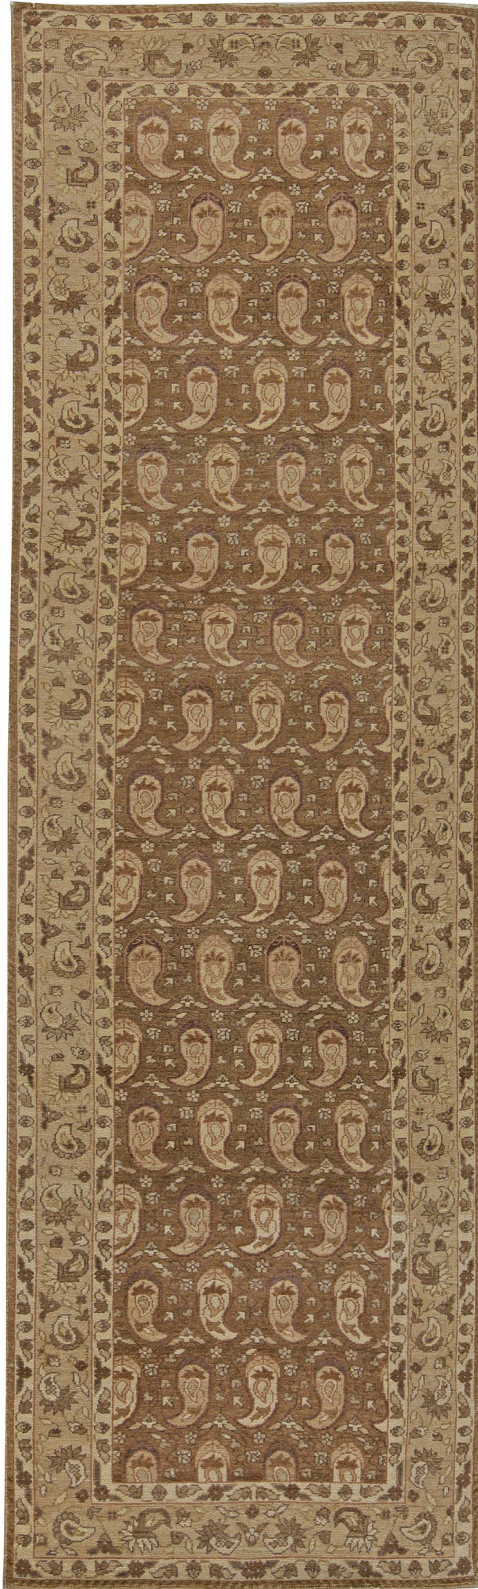

Doris Leslie Blau

TABRIZ DESIGN RUNNER

SKU:
N11068

SIZE:
3'0" x 10'8"

CIRCA:
-

PRICE:
\$9,000