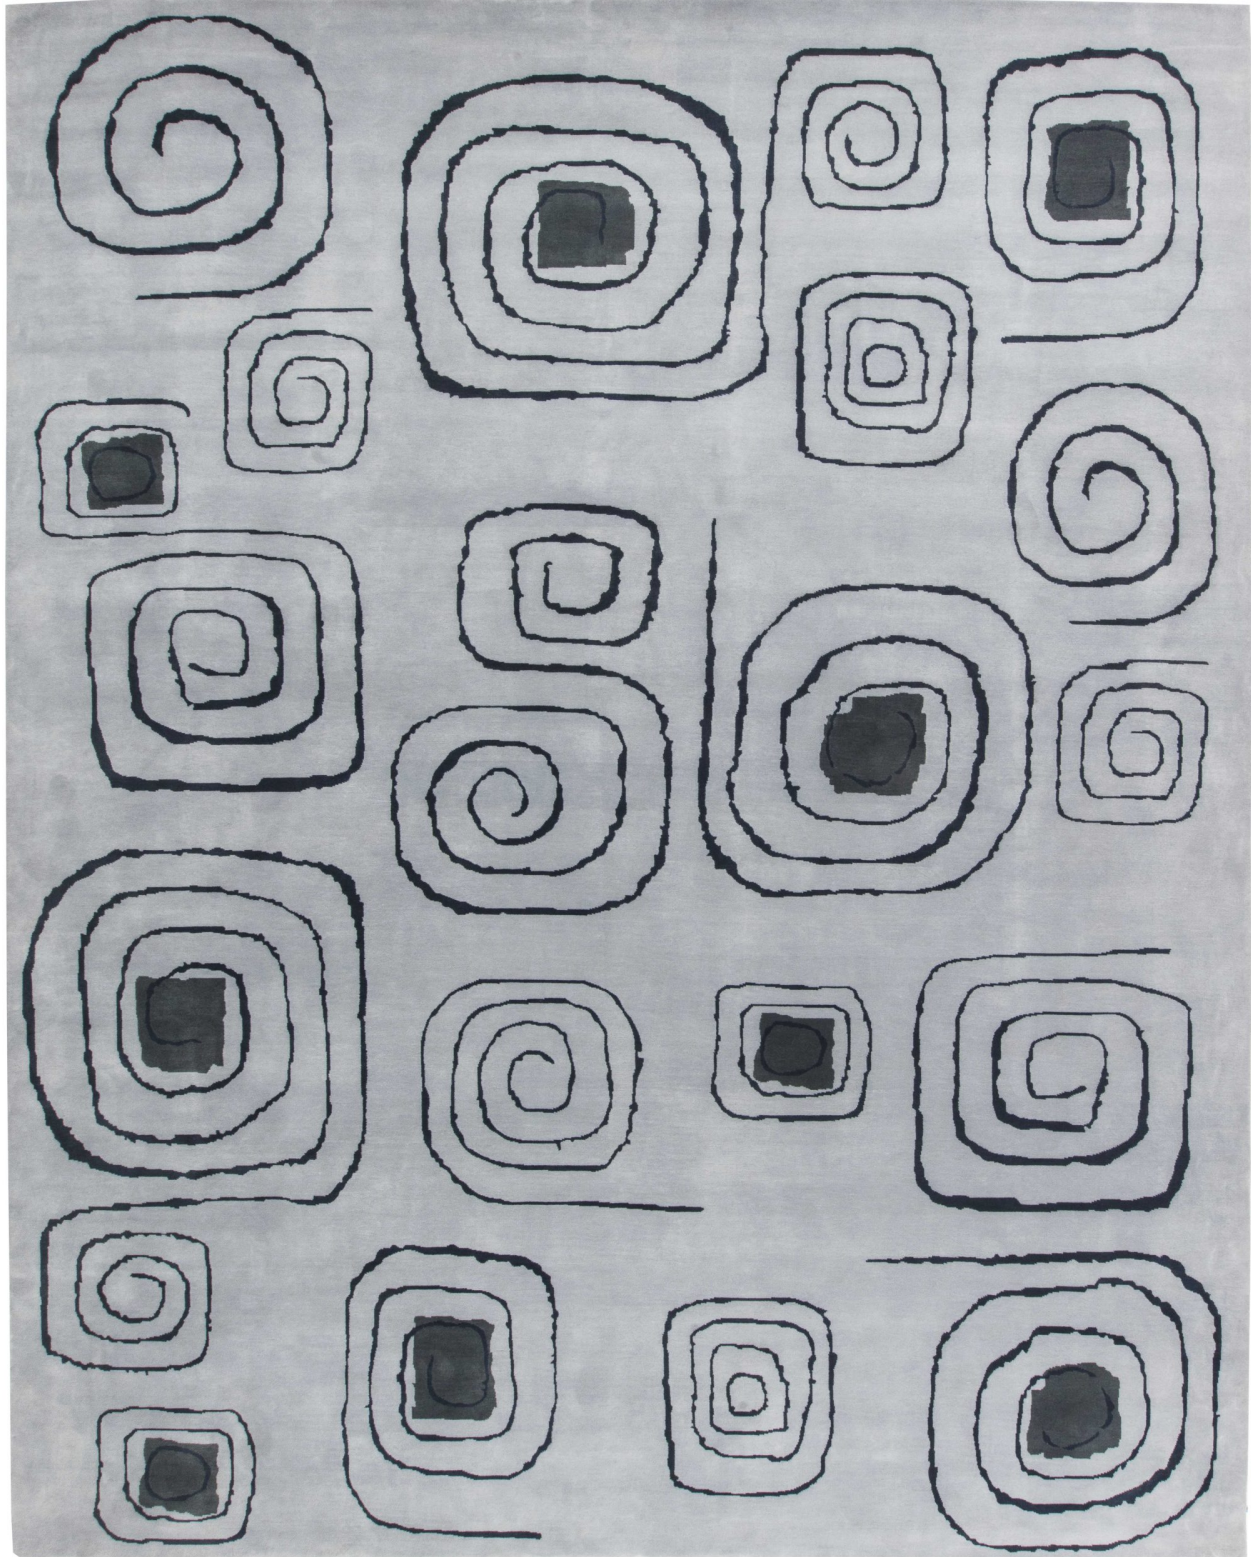

Doris Leslie Blau

OLGA FISCH ART DECO INSPIRED PENCIL-LINED GRAY AND BLACK WOOL RUG

SKU:
N11408

SIZE:
12'0" x 15'1"

CIRCA:
-

PRICE:
\$24,000