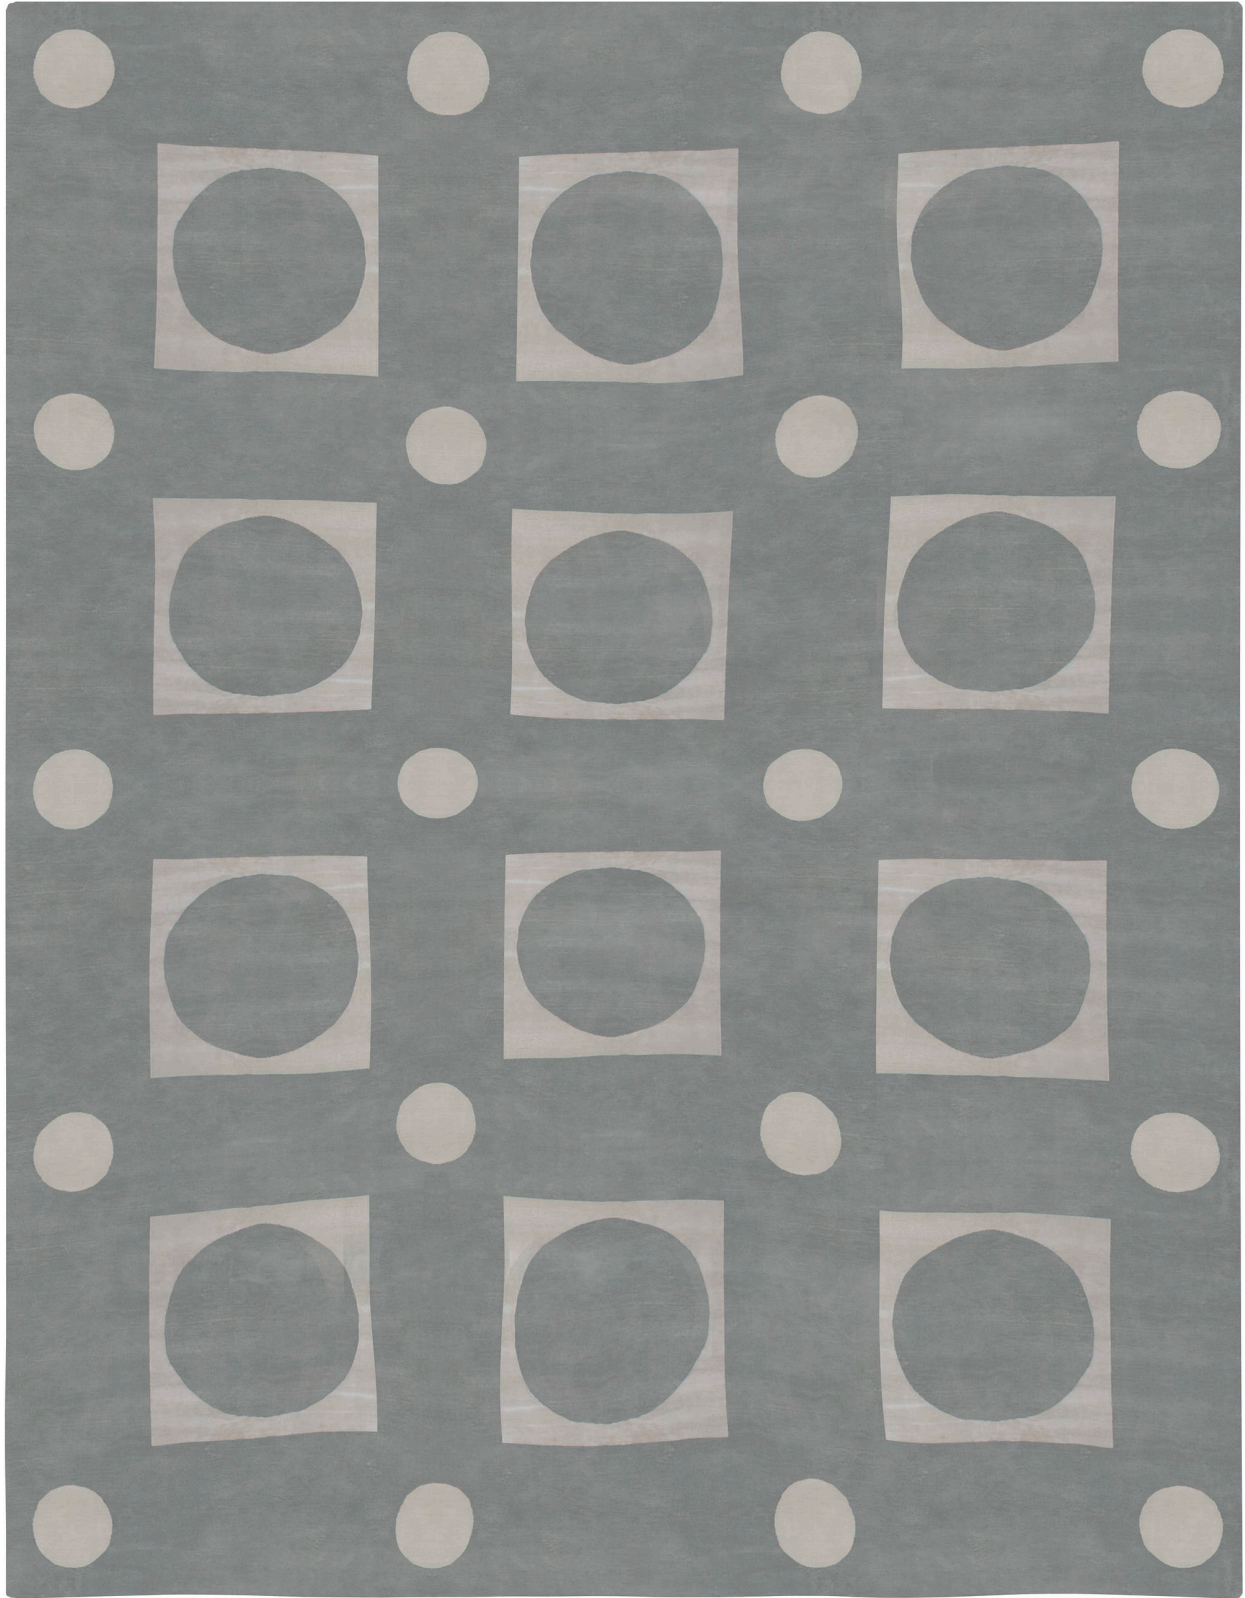

Doris Leslie Blau

OVERSIZED GEO SILK BLUE GEOMETRIC RUG

SKU:
N11756

SIZE:
16'0" x 20'6"

CIRCA:
-

PRICE:
\$58,000