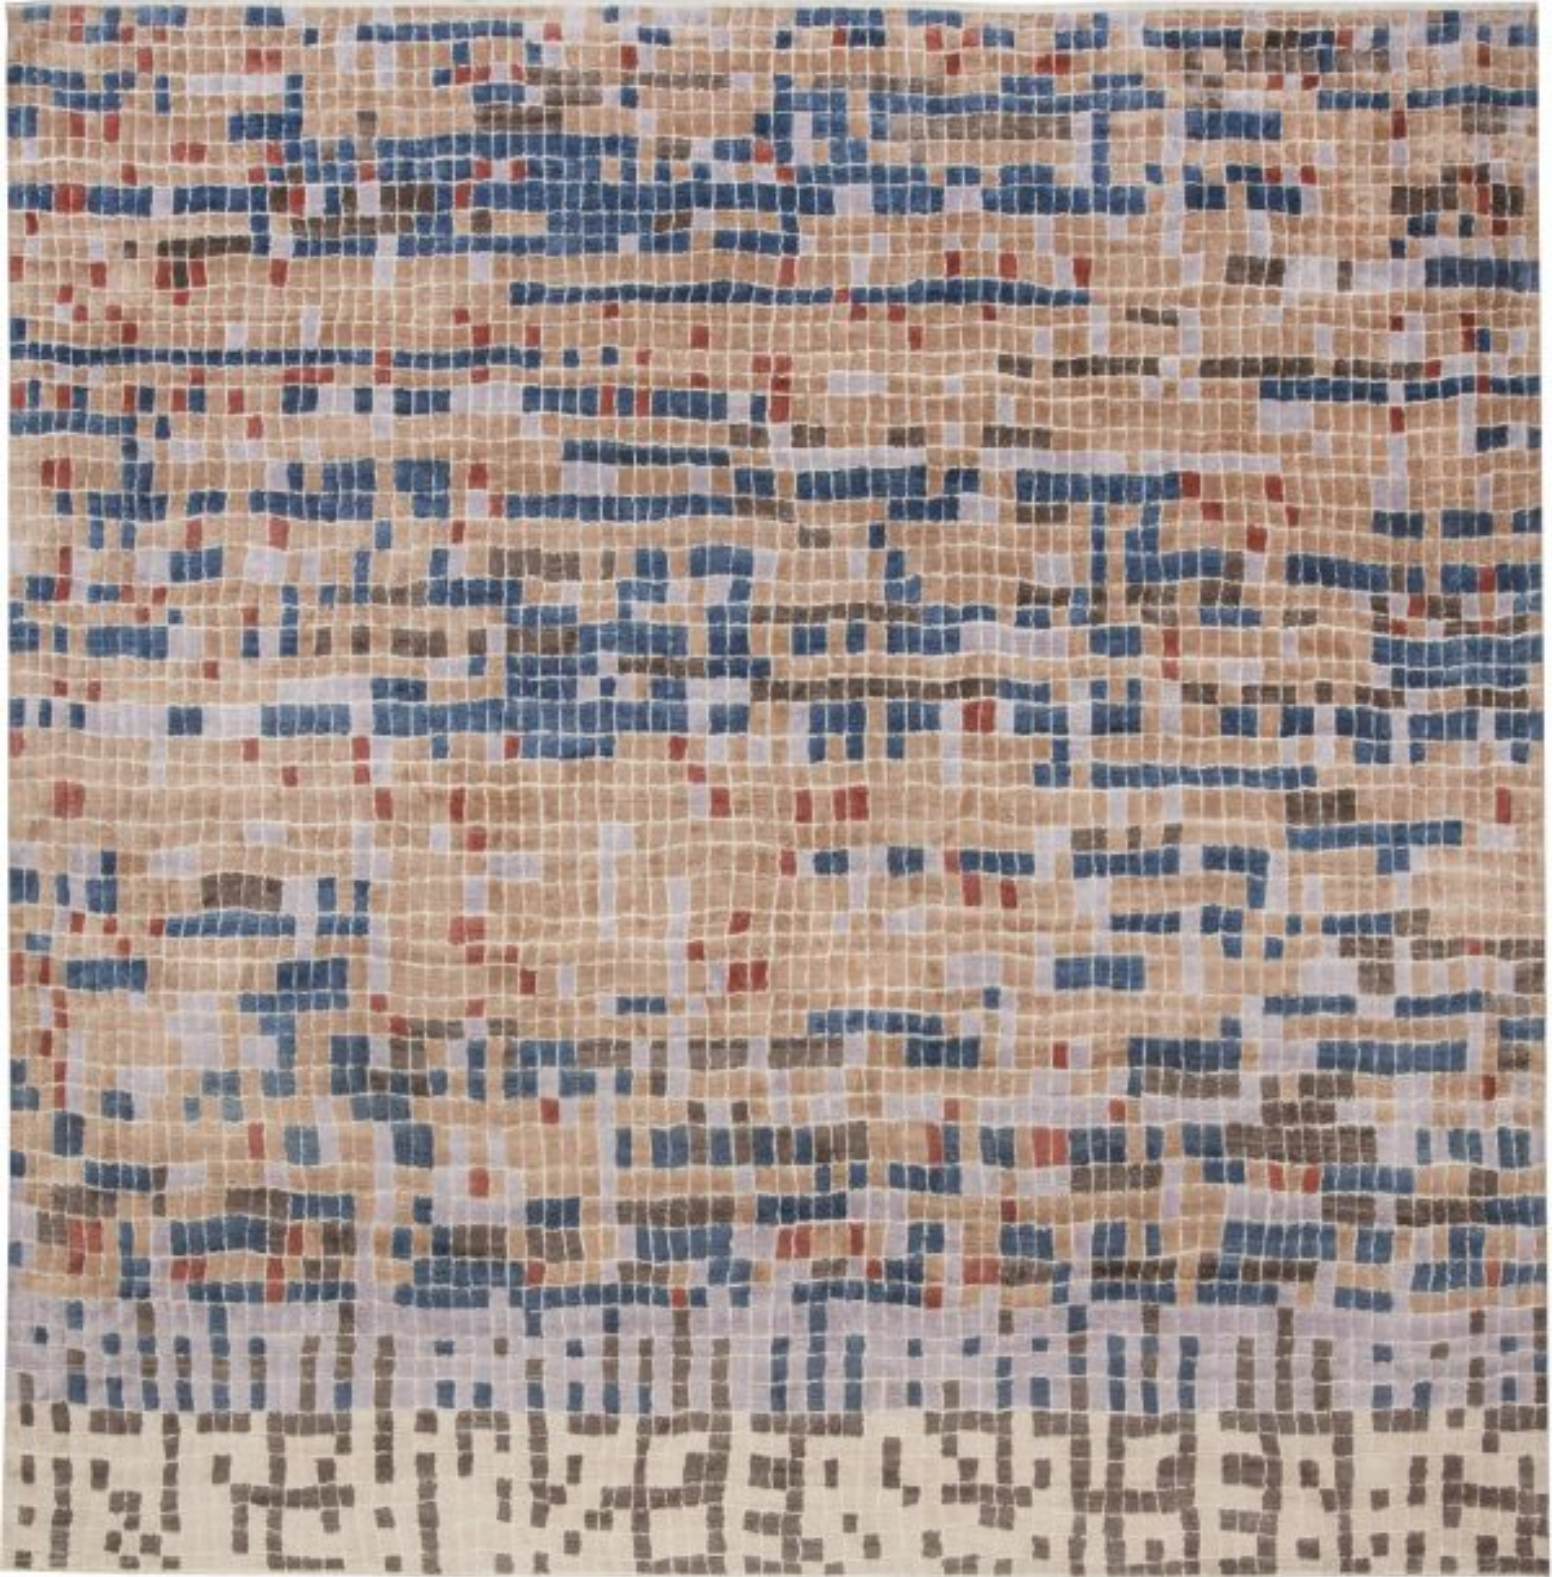

Doris Leslie Blau

POOL TILE DESIGNED GEOMETRIC RUG

N11787

Price: \$22,000

Size: 12'0" x 12'2"

Circa: -