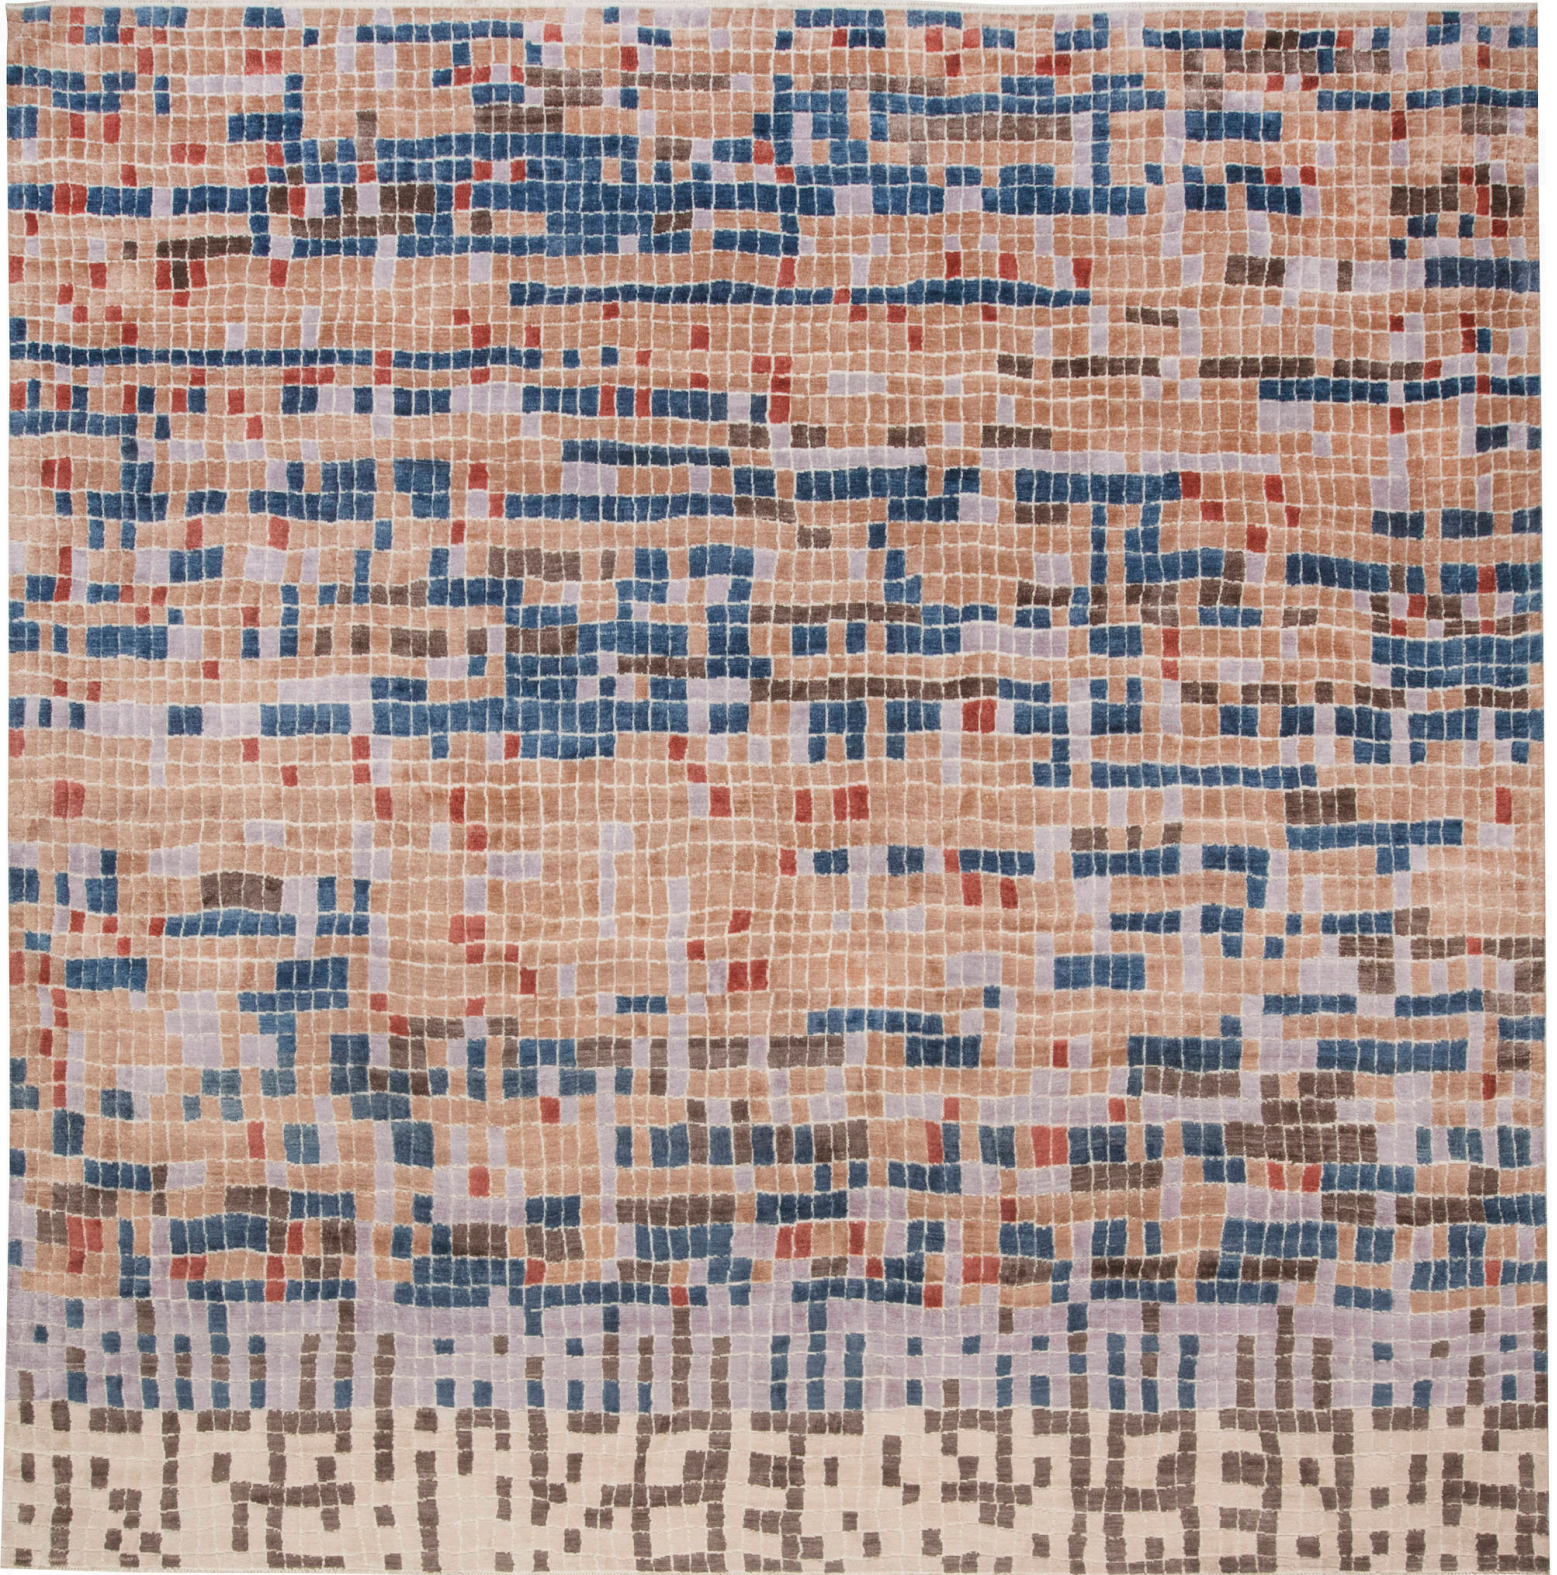

Doris Leslie Blau

POOL TILE DESIGNED GEOMETRIC RUG

SKU:
N11787

SIZE:
12'0" x 12'2"

CIRCA:
-

PRICE:
\$22,000