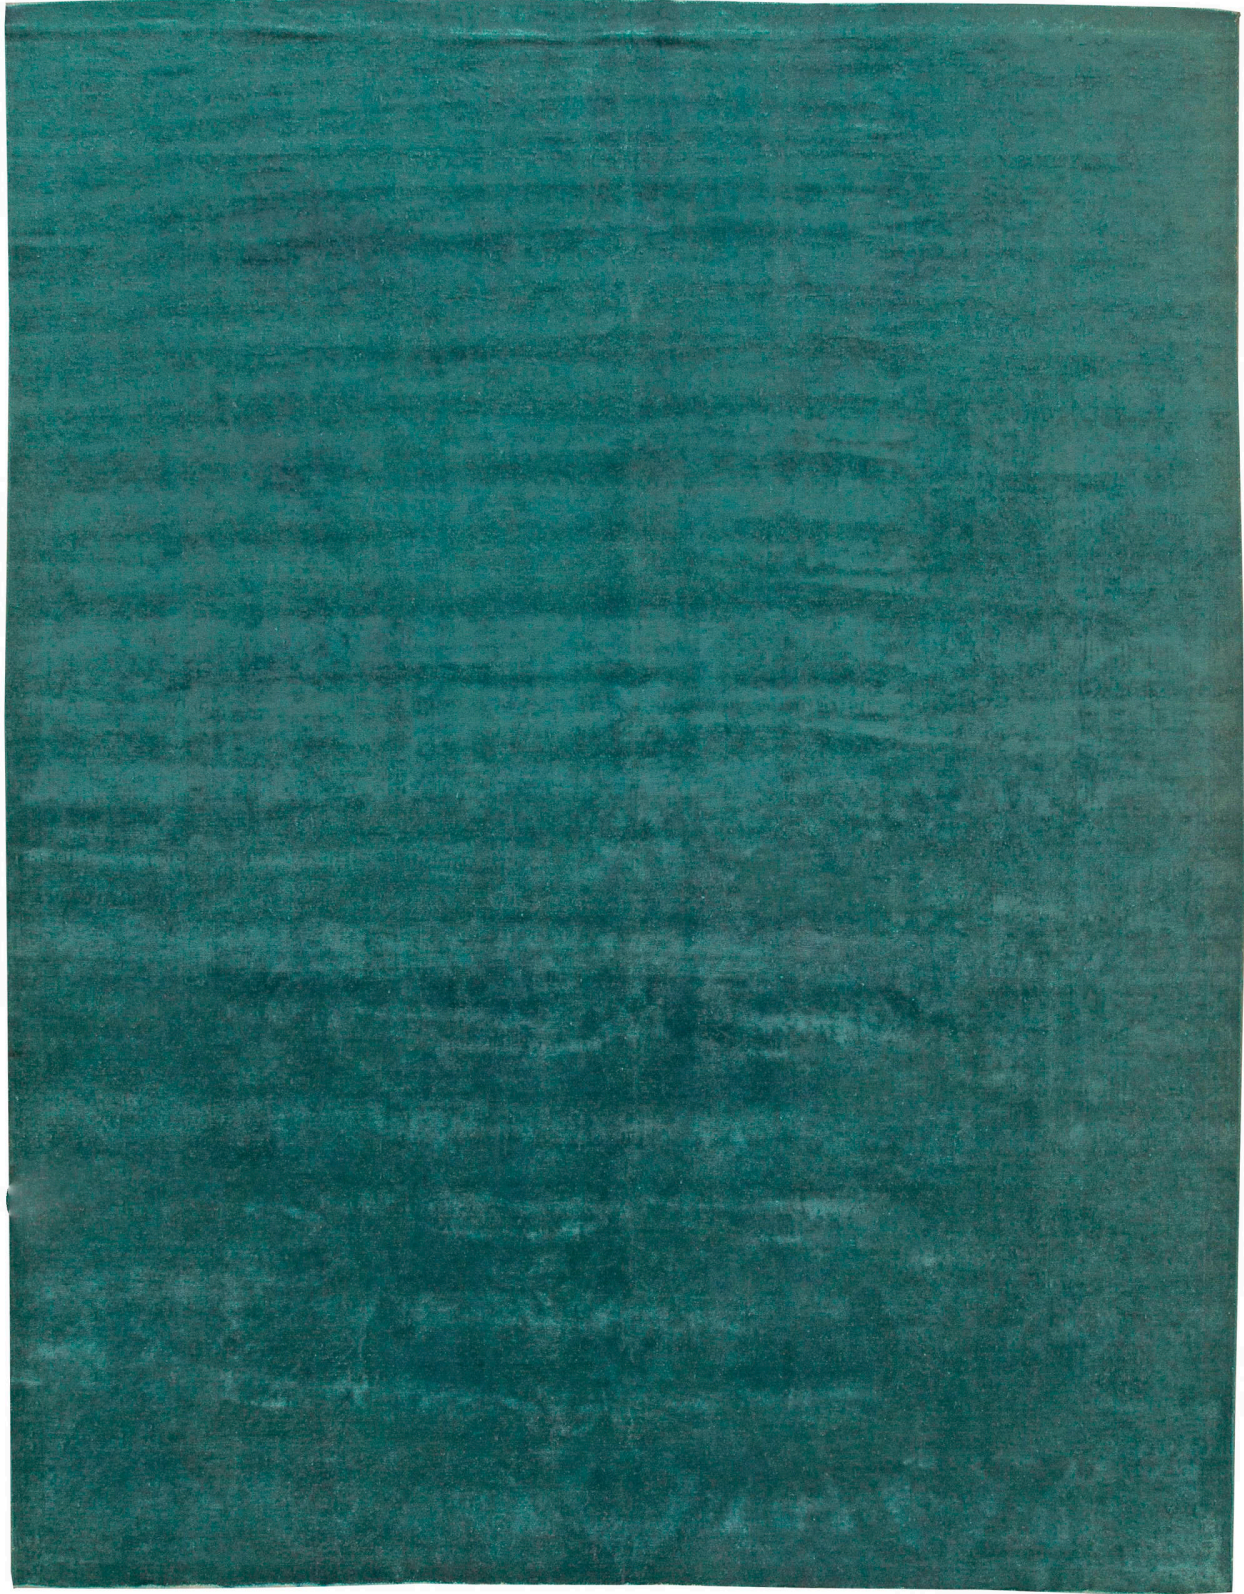

Doris Leslie Blau

TURQUOISE SILK RUG WITH DISTRESSED LOOK

SKU:
N11095

SIZE:
10'2" x 13'2"

CIRCA:
-

PRICE:
\$9,000