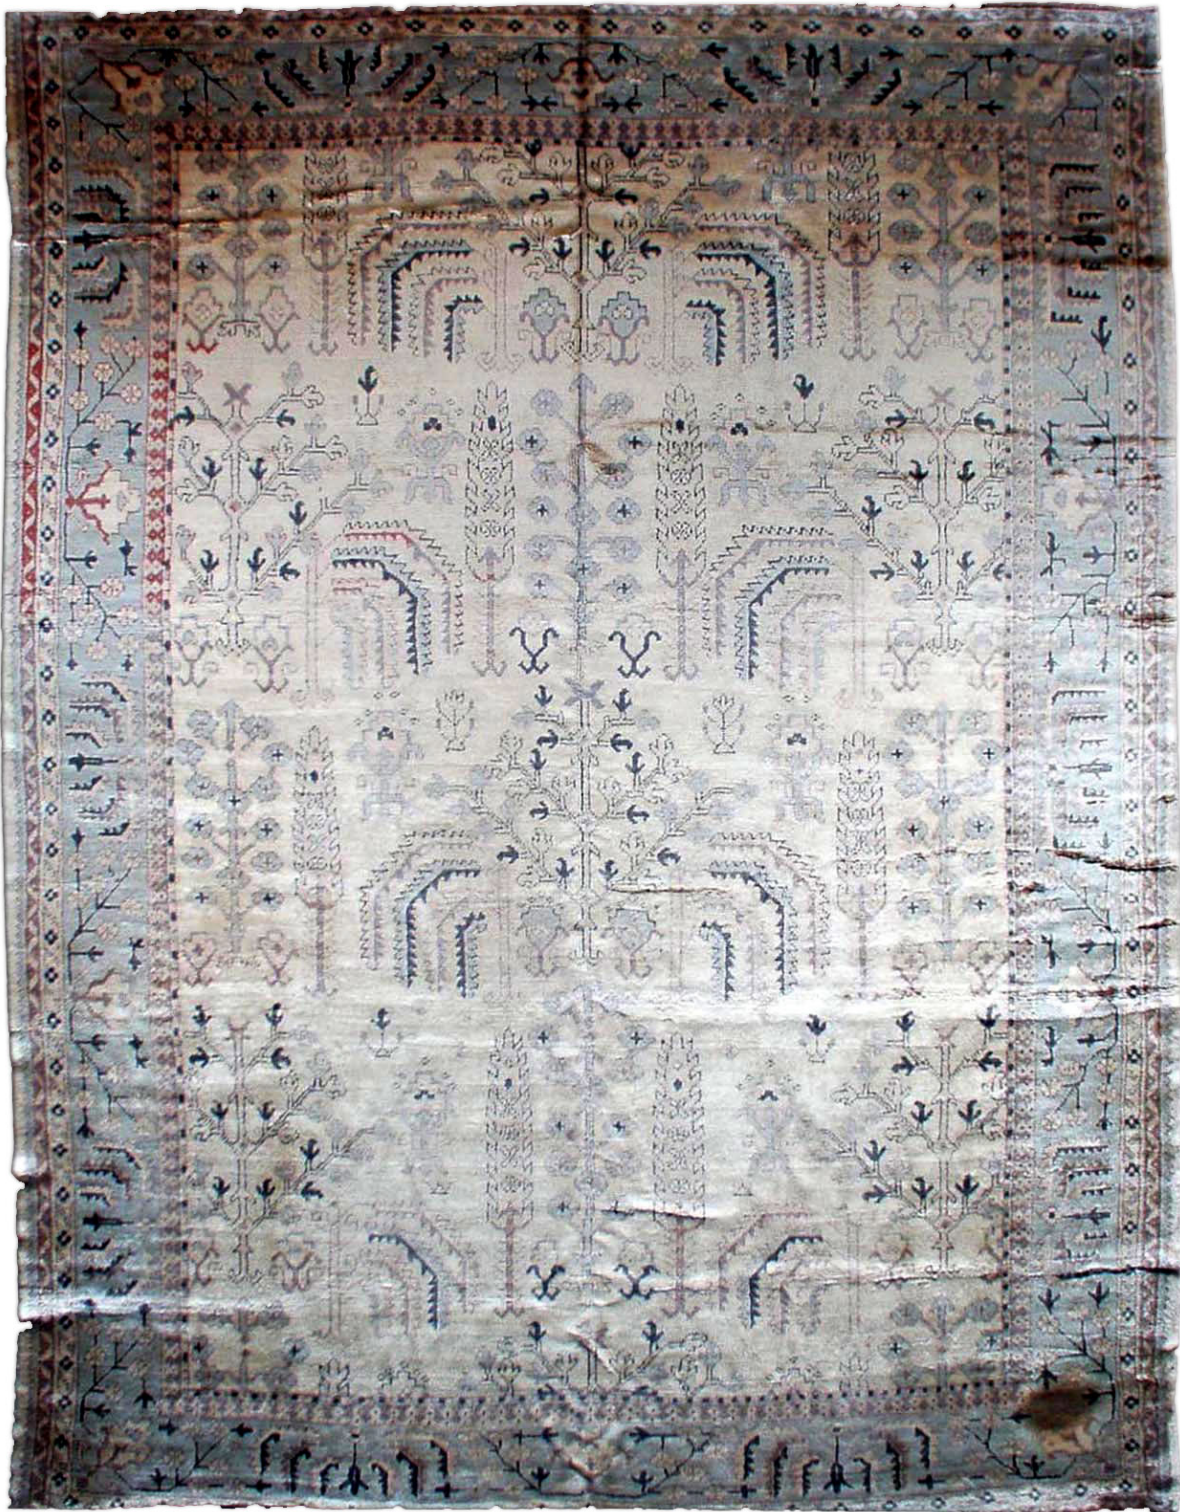

Doris Leslie Blau

TURKISH OUSHAK RUG

SKU:
BB1086

SIZE:
8'1" x 11'8"

CIRCA:
1920

PRICE:
\$38,000