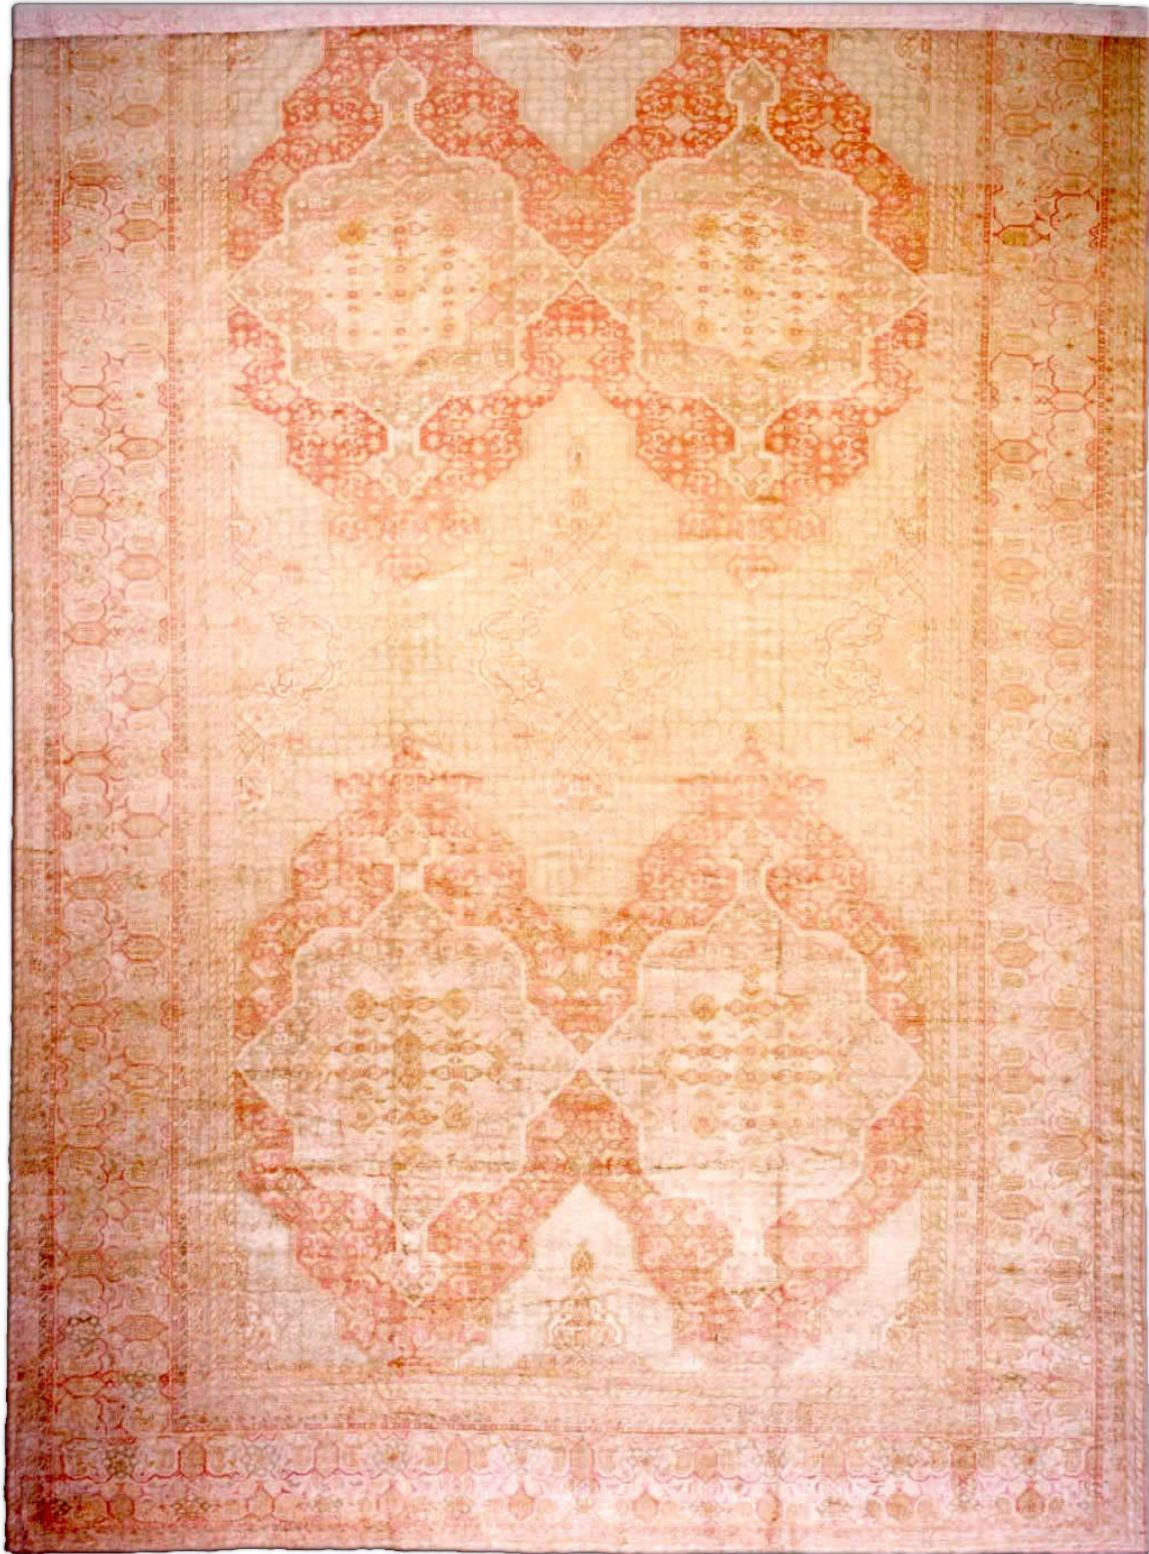

Doris Leslie Blau

TURKISH HEREKE RUG

SKU:
BB0429

SIZE:
14'3" x 22'0"

CIRCA:
1880

PRICE:
\$60,000