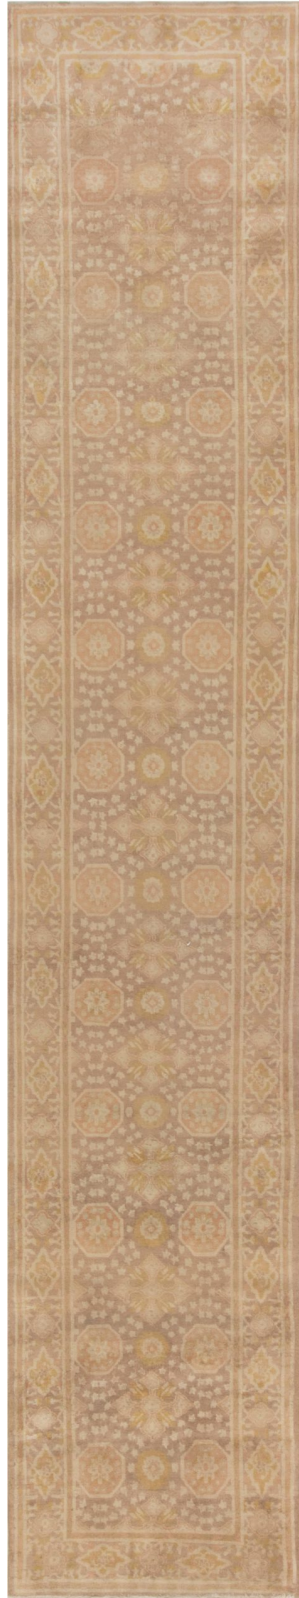

Doris Leslie Blau

ONE-OF-A-KIND ANTIQUE PERSIAN TABRIZ NARROW & LONG
HANDMADE WOOL RUNNER

SKU:
BB3838

SIZE:
2'10" x 14'10"

CIRCA:
1920

PRICE:
\$20,000