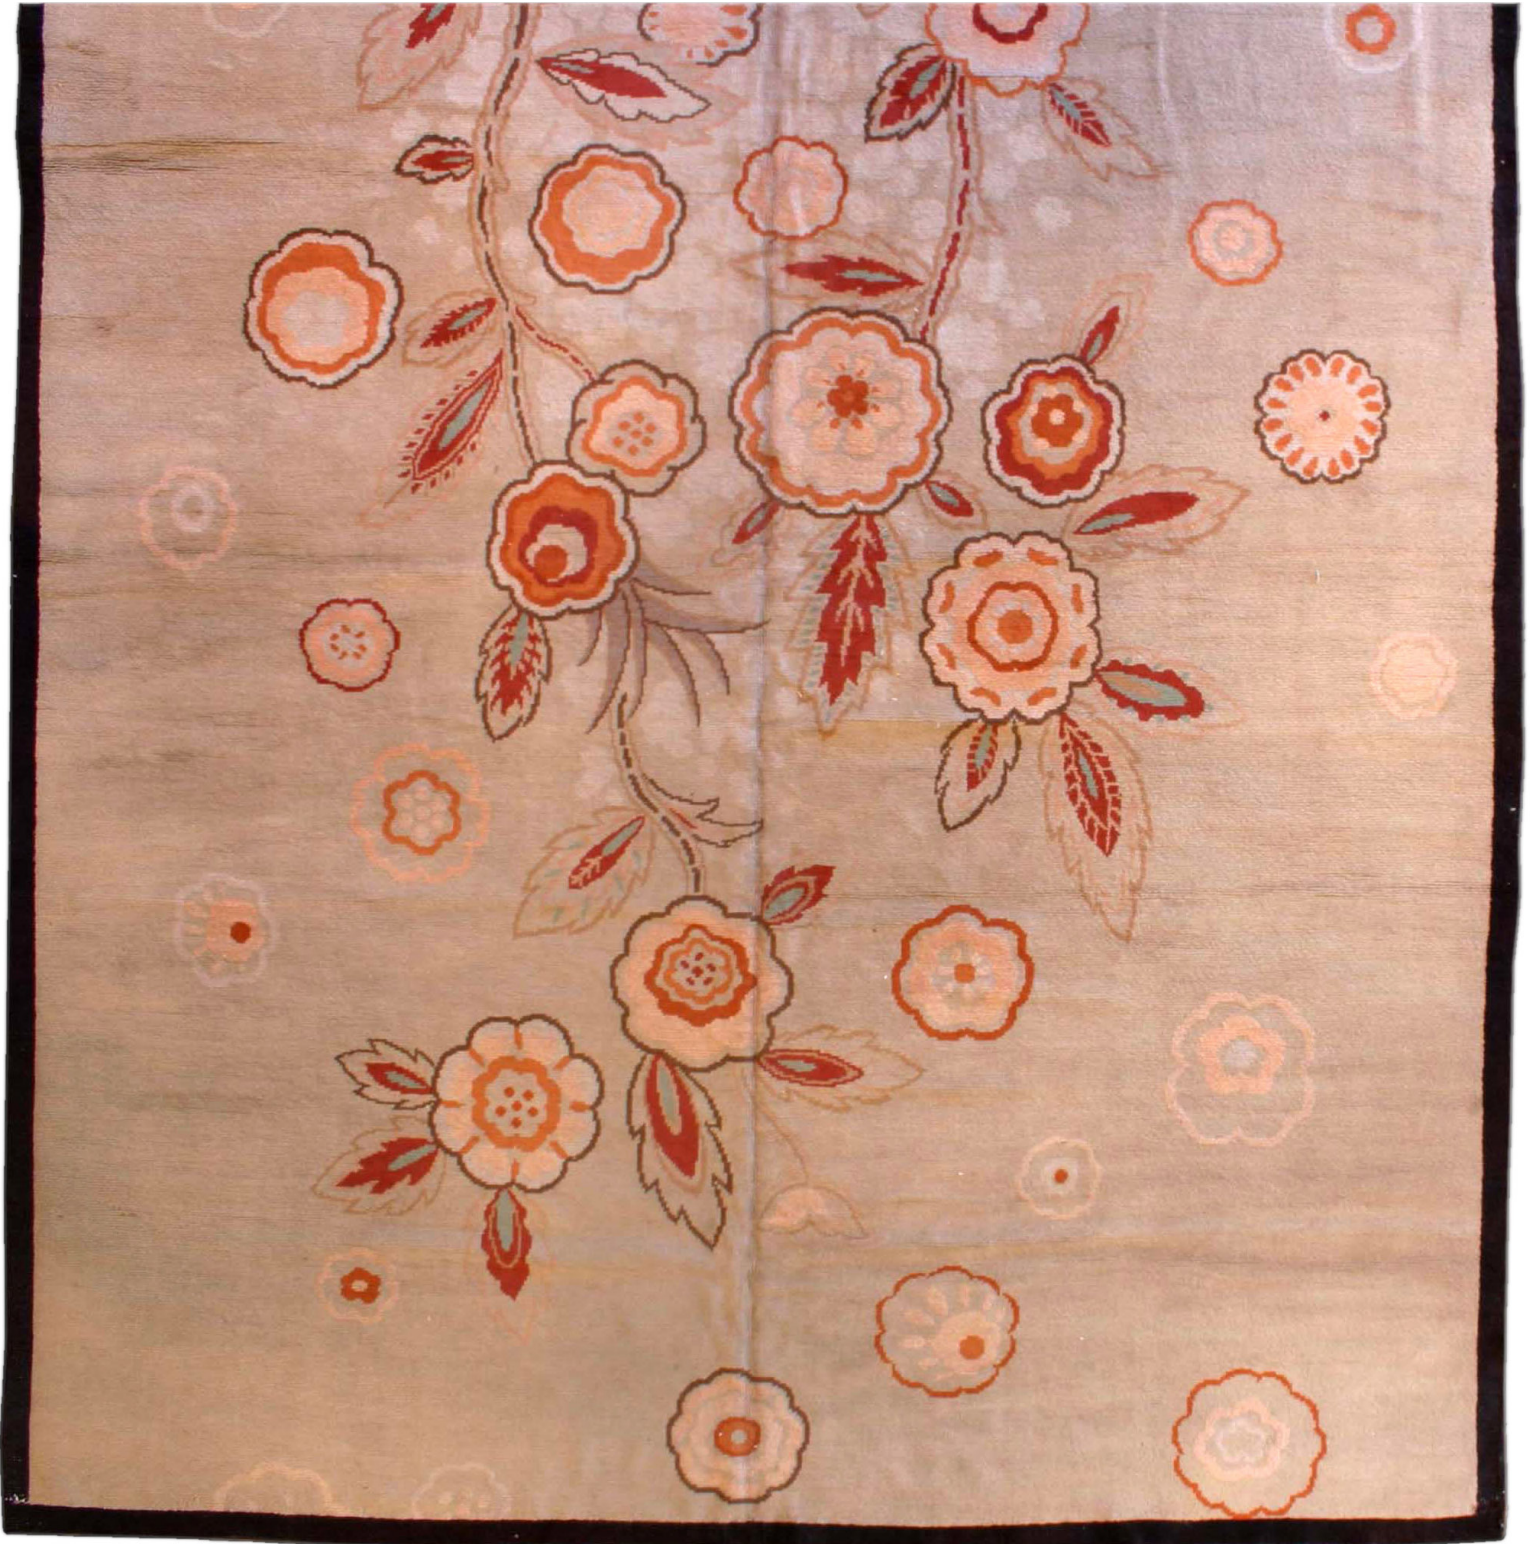

*Doris Leslie Blau*

ART DECO RUG

SKU:  
**BB2965**

SIZE:  
**8'9" x 12'0"**

CIRCA:  
**1920**

PRICE:  
**\$35,000**