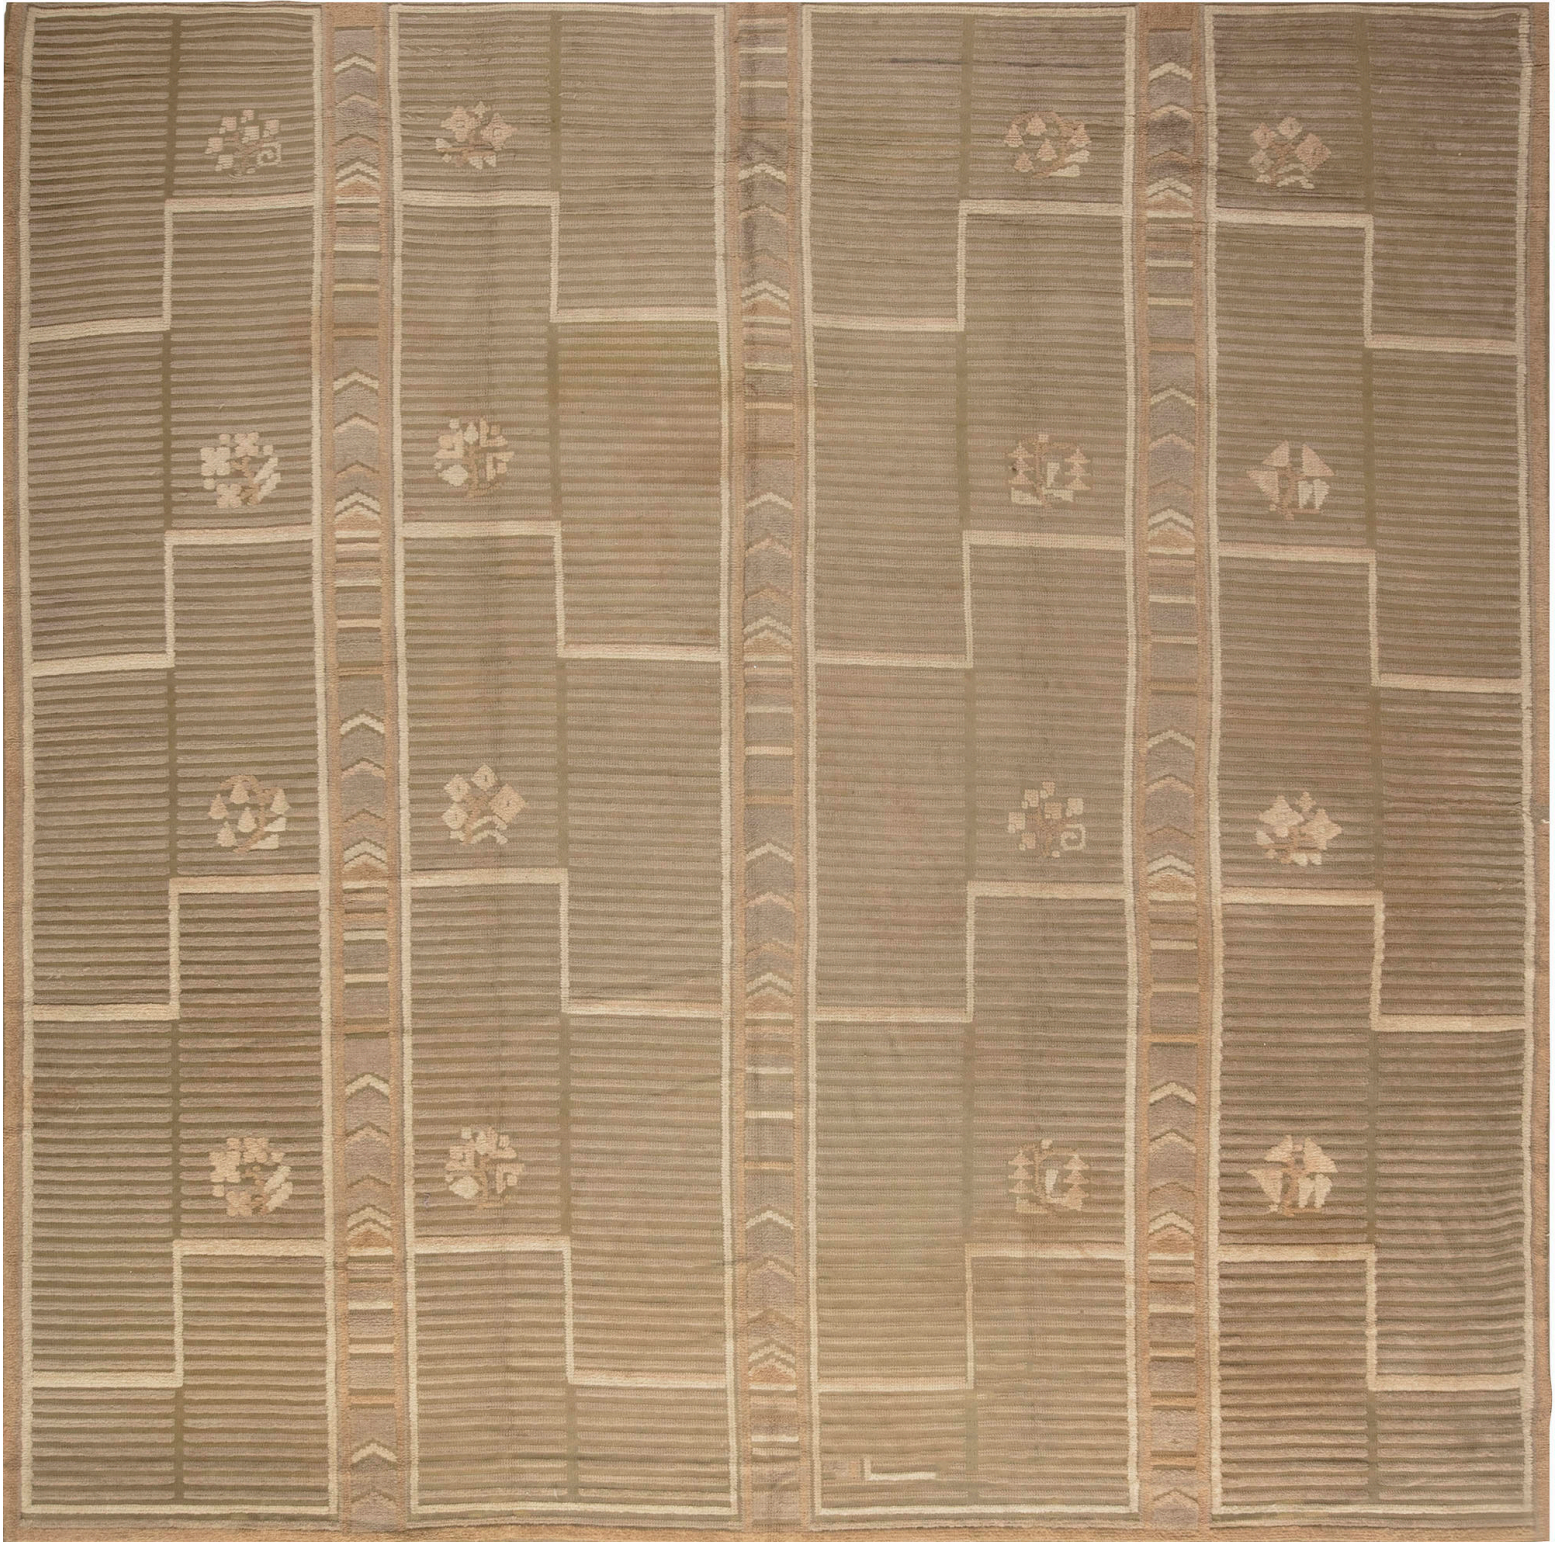

*Doris Leslie Blau*

VINTAGE HIGH-LOW SCANDINAVIAN RUG

SKU:  
**BB4666**

SIZE:  
**12'0" x 12'0"**

CIRCA:  
**1940**

PRICE:  
**\$55,000**