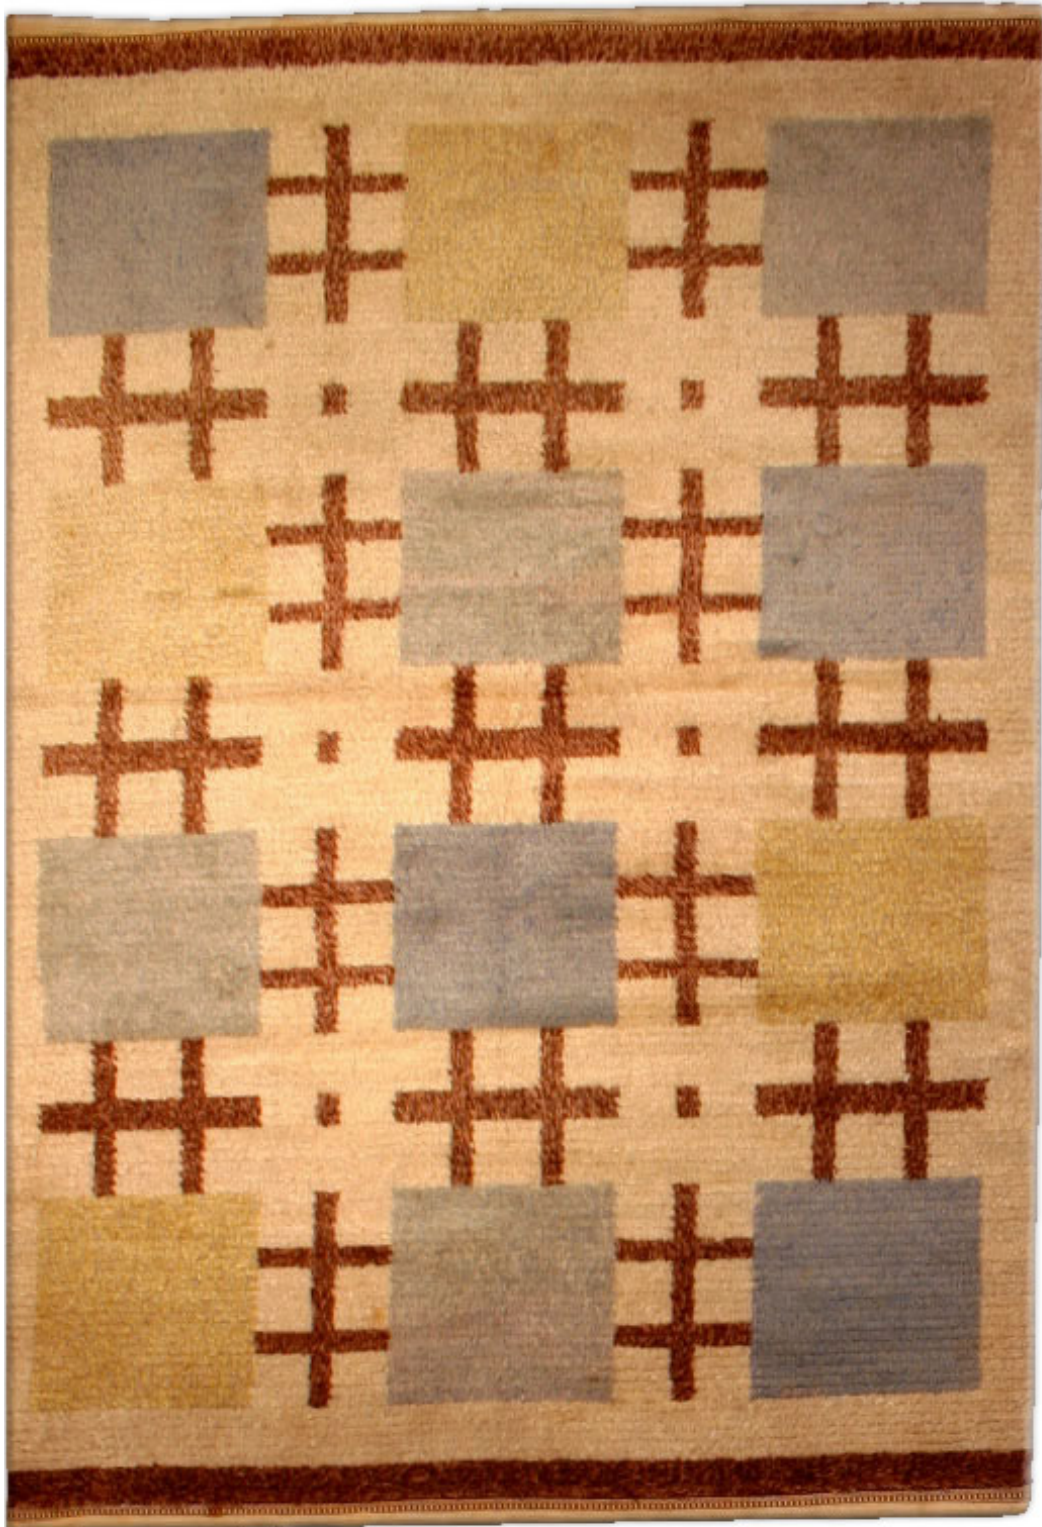

Doris Leslie Blau

VINTAGE SCANDINAVIAN RUG

SKU:
BB2830

SIZE:
4'7" x 6'6"

CIRCA:
1940

PRICE:
\$9,000