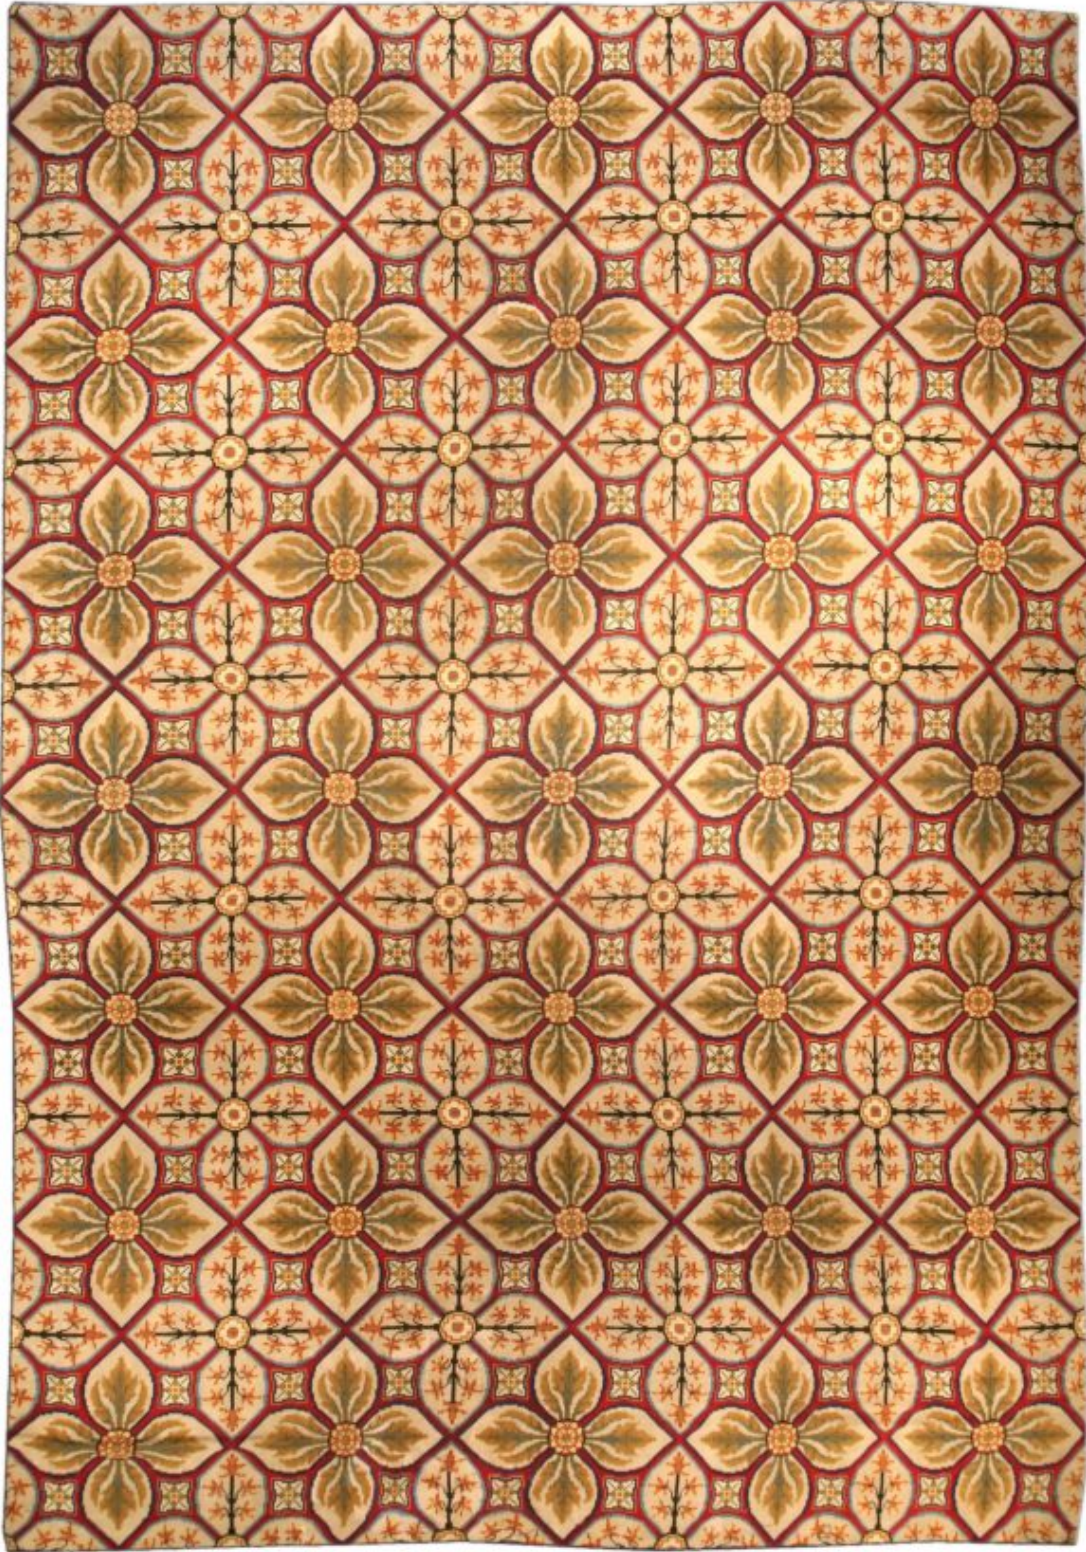

*Doris Leslie Blau*

## VINTAGE NEEDLEWORK CARPET

---

BB4068  
Price: \$25,000

Size: 12'0" x 17'0"  
Circa: 1860