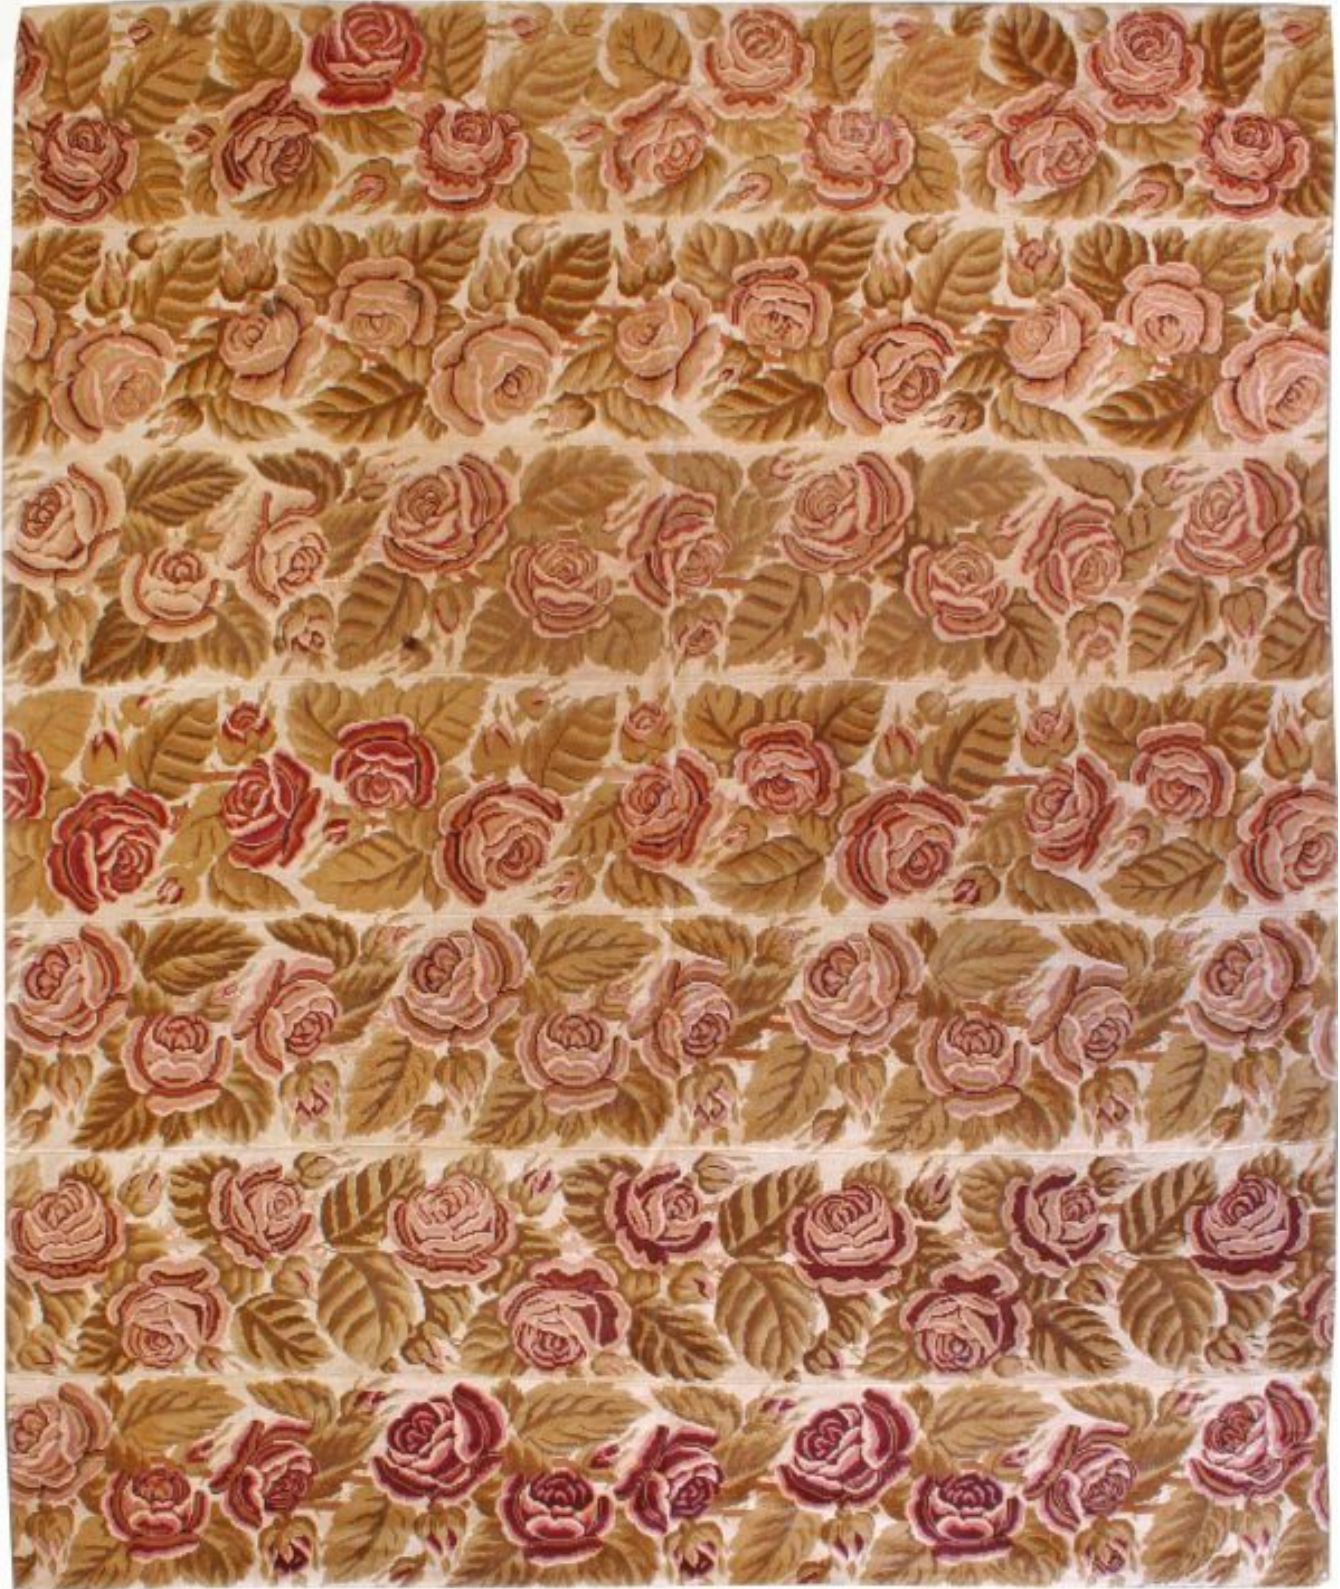

Doris Leslie Blau

ANTIQUE NEEDLEPOINT CARPET

BB2921
Price: \$16,000

Size: 8'0" x 9'8"
Circa: 1920