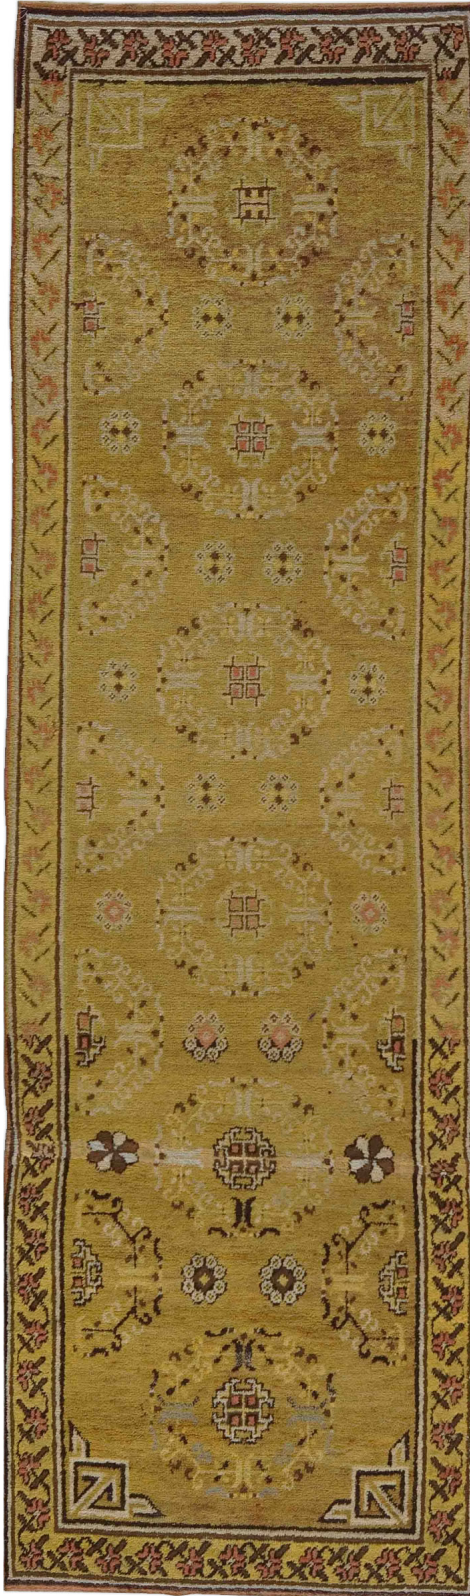

Doris Leslie Blau

VINTAGE SAMARKAND (KHOTAN) RUG

SKU:
BB4376

SIZE:
2'3" x 7'6"

CIRCA:
1900

PRICE:
\$15,000