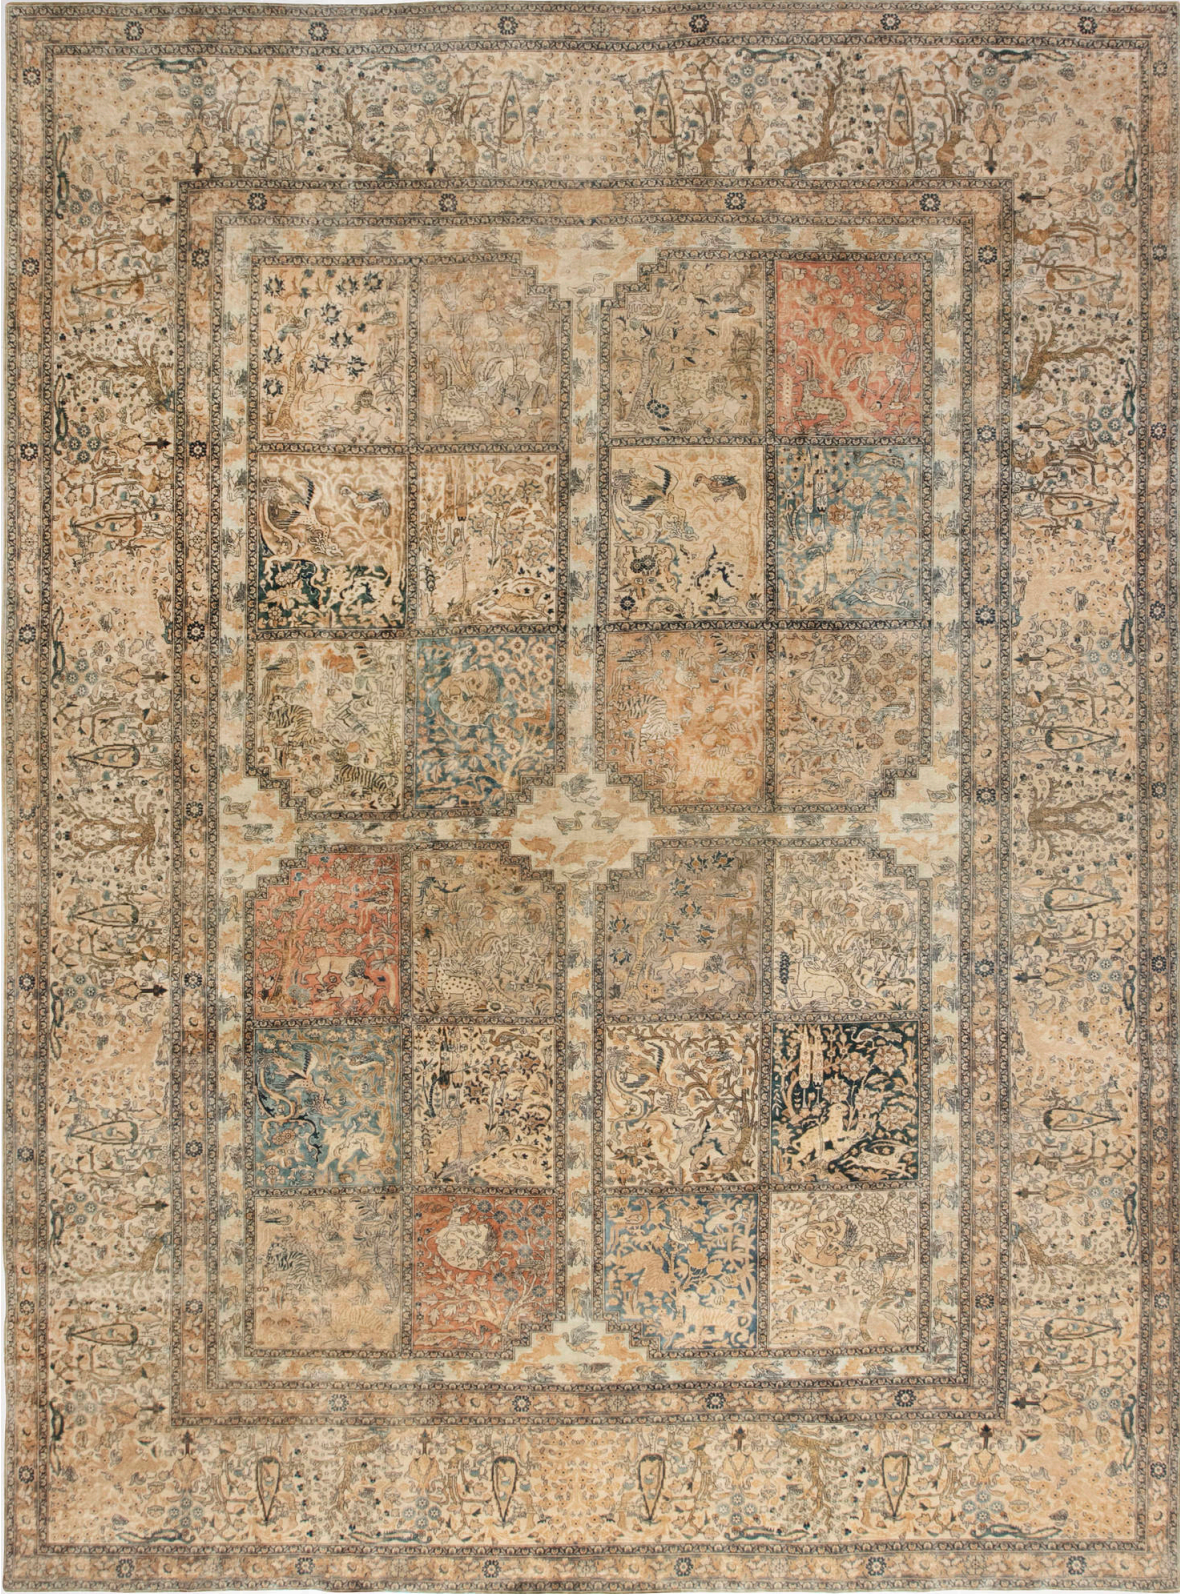

Doris Leslie Blau

ANTIQUÉ PERSIAN TABRIZ RUG

SKU:
BB6605

SIZE:
11'4" x 15'9"

CIRCA:
1900

PRICE:
\$55,000