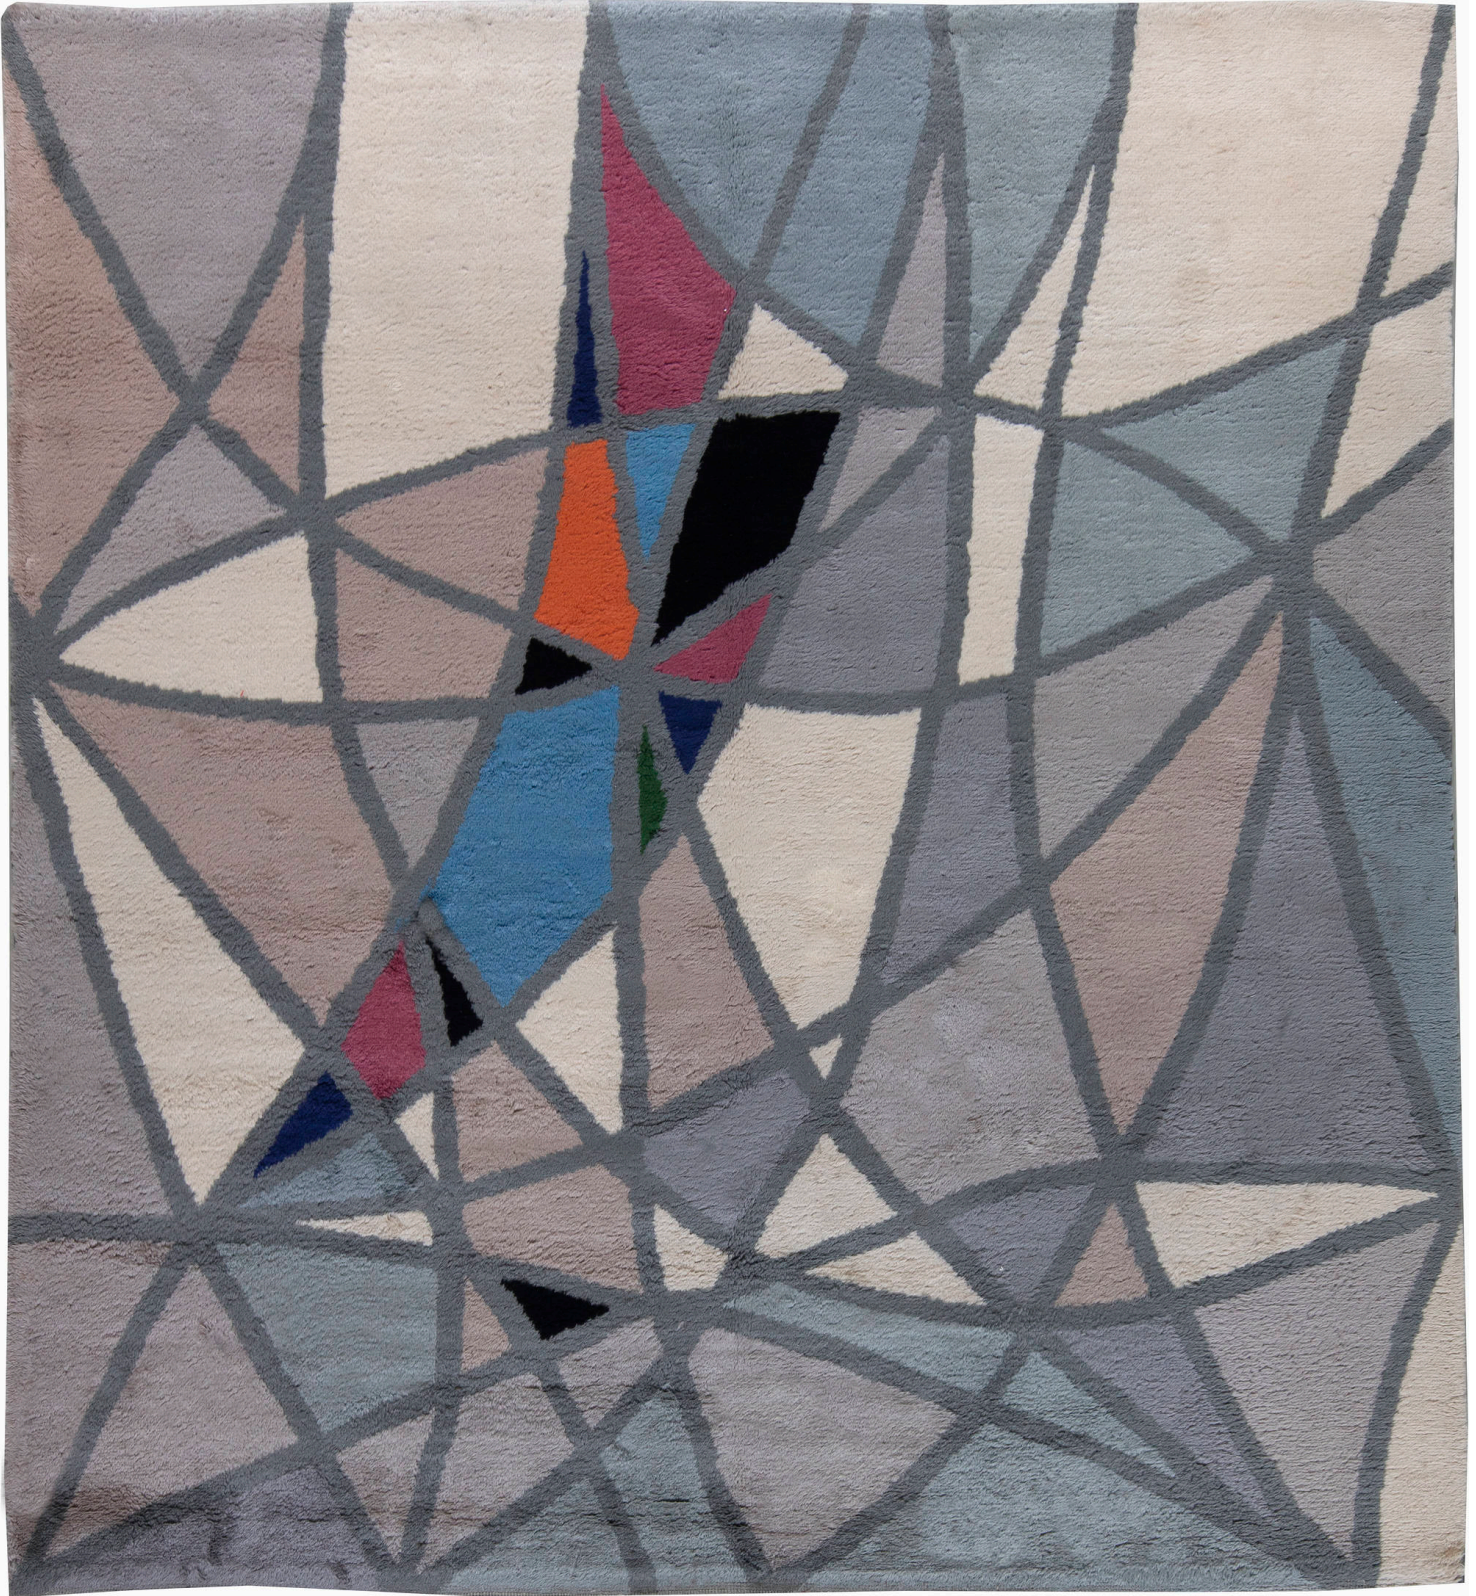

*Doris Leslie Blau*

VINTAGE FRENCH ART DECO GRAY, BLUE AND WHITE HANDWOVEN  
WOOL RUG

SKU:  
**BB6243**

SIZE:  
**7'10" x 8'9"**

CIRCA:  
**1940**

PRICE:  
**\$7,000**