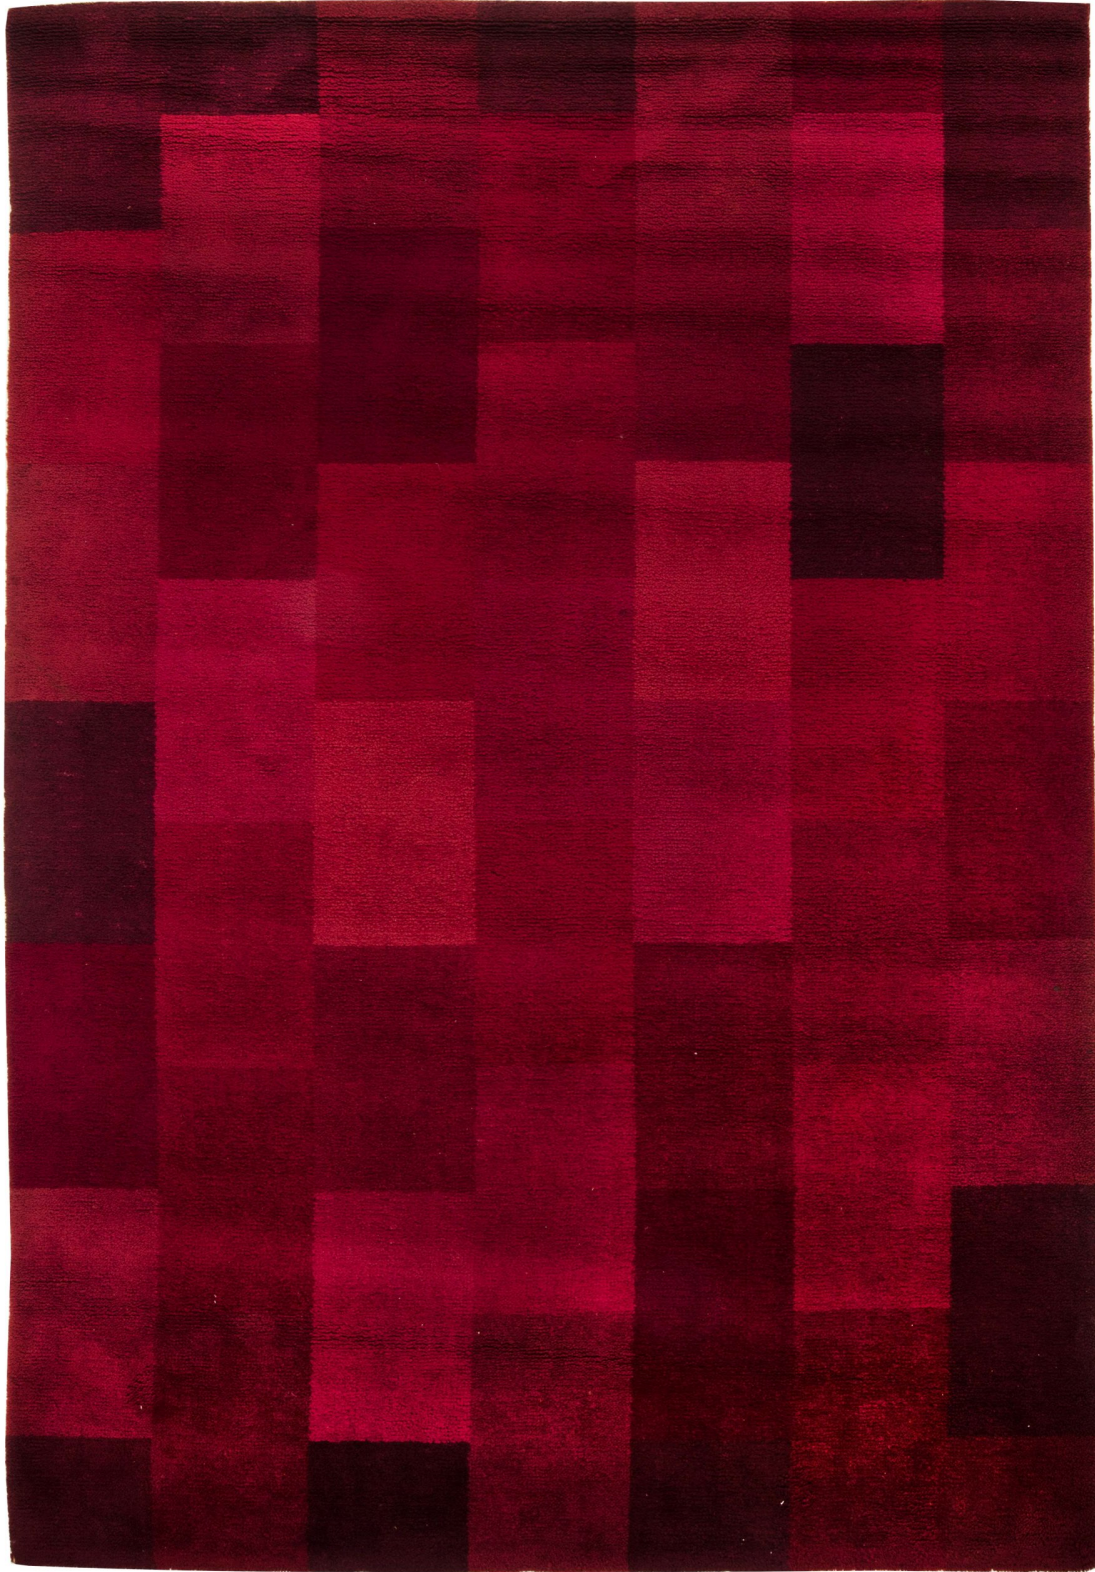

Doris Leslie Blau

MID-20TH CENTURY ART DECO RASPBERRY RED HANDMADE WOOL
RUG

SKU:
BB6343

SIZE:
7'1" x 11'10"

CIRCA:
1940

PRICE:
\$9,000