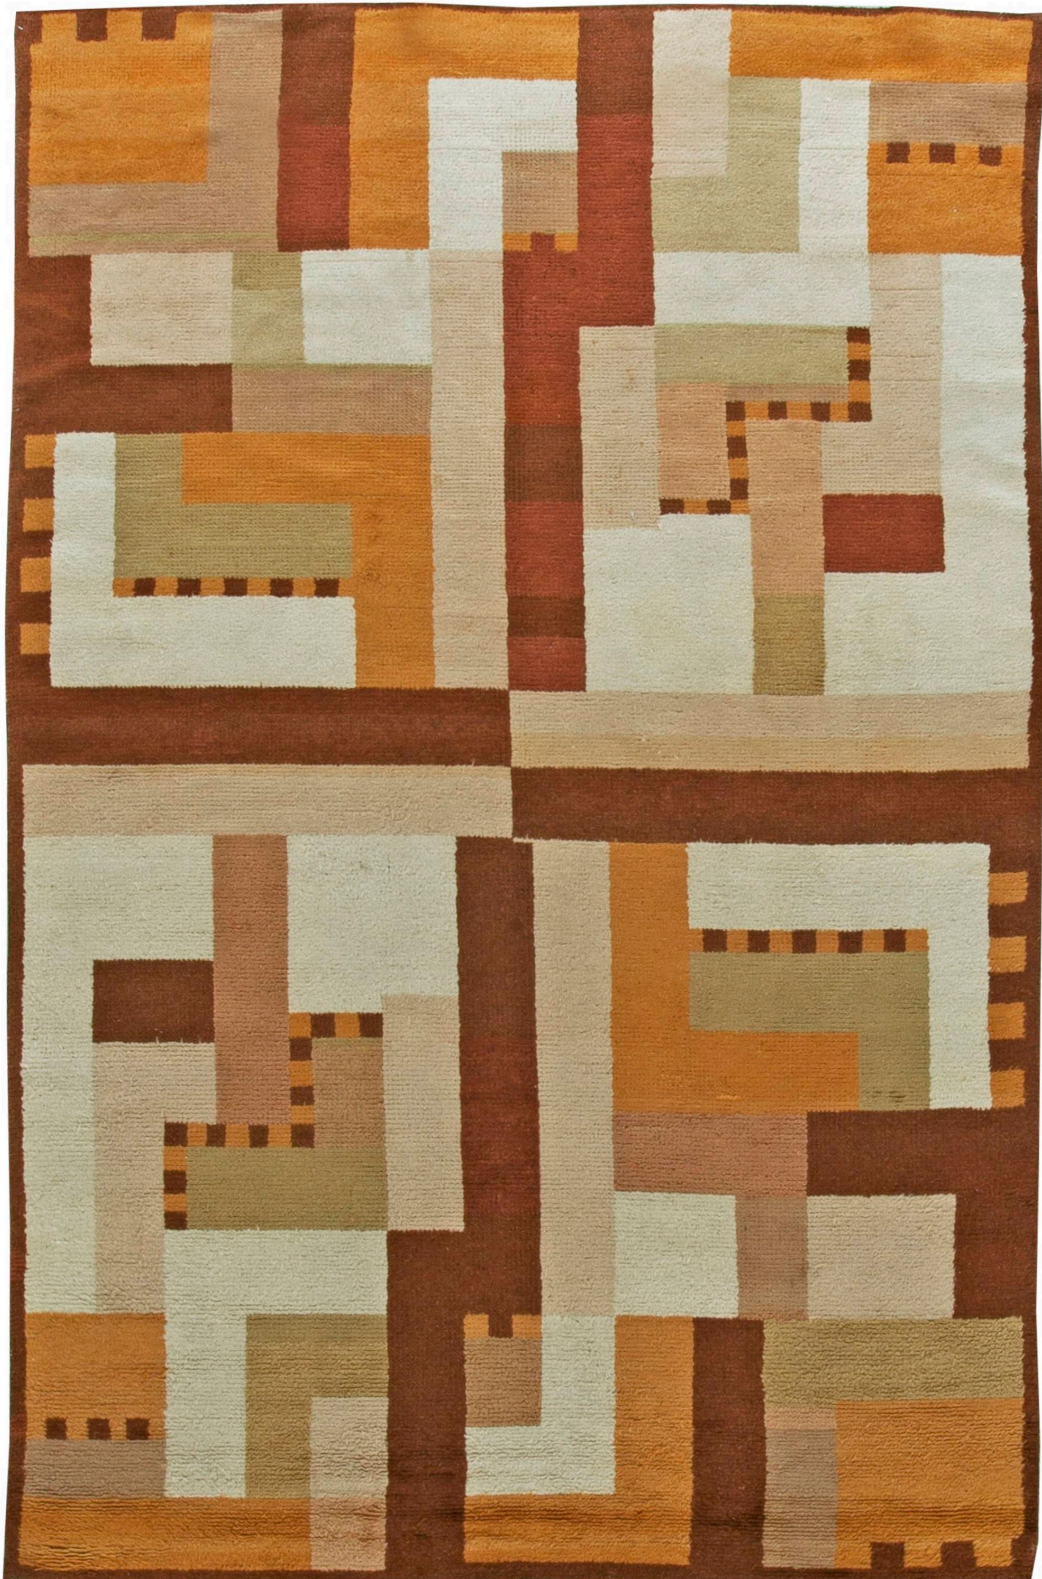

Doris Leslie Blau

VINTAGE FRENCH ART DECO RUG

SKU:
BB6068

SIZE:
5'9" x 10'0"

CIRCA:
1930

PRICE:
\$25,000