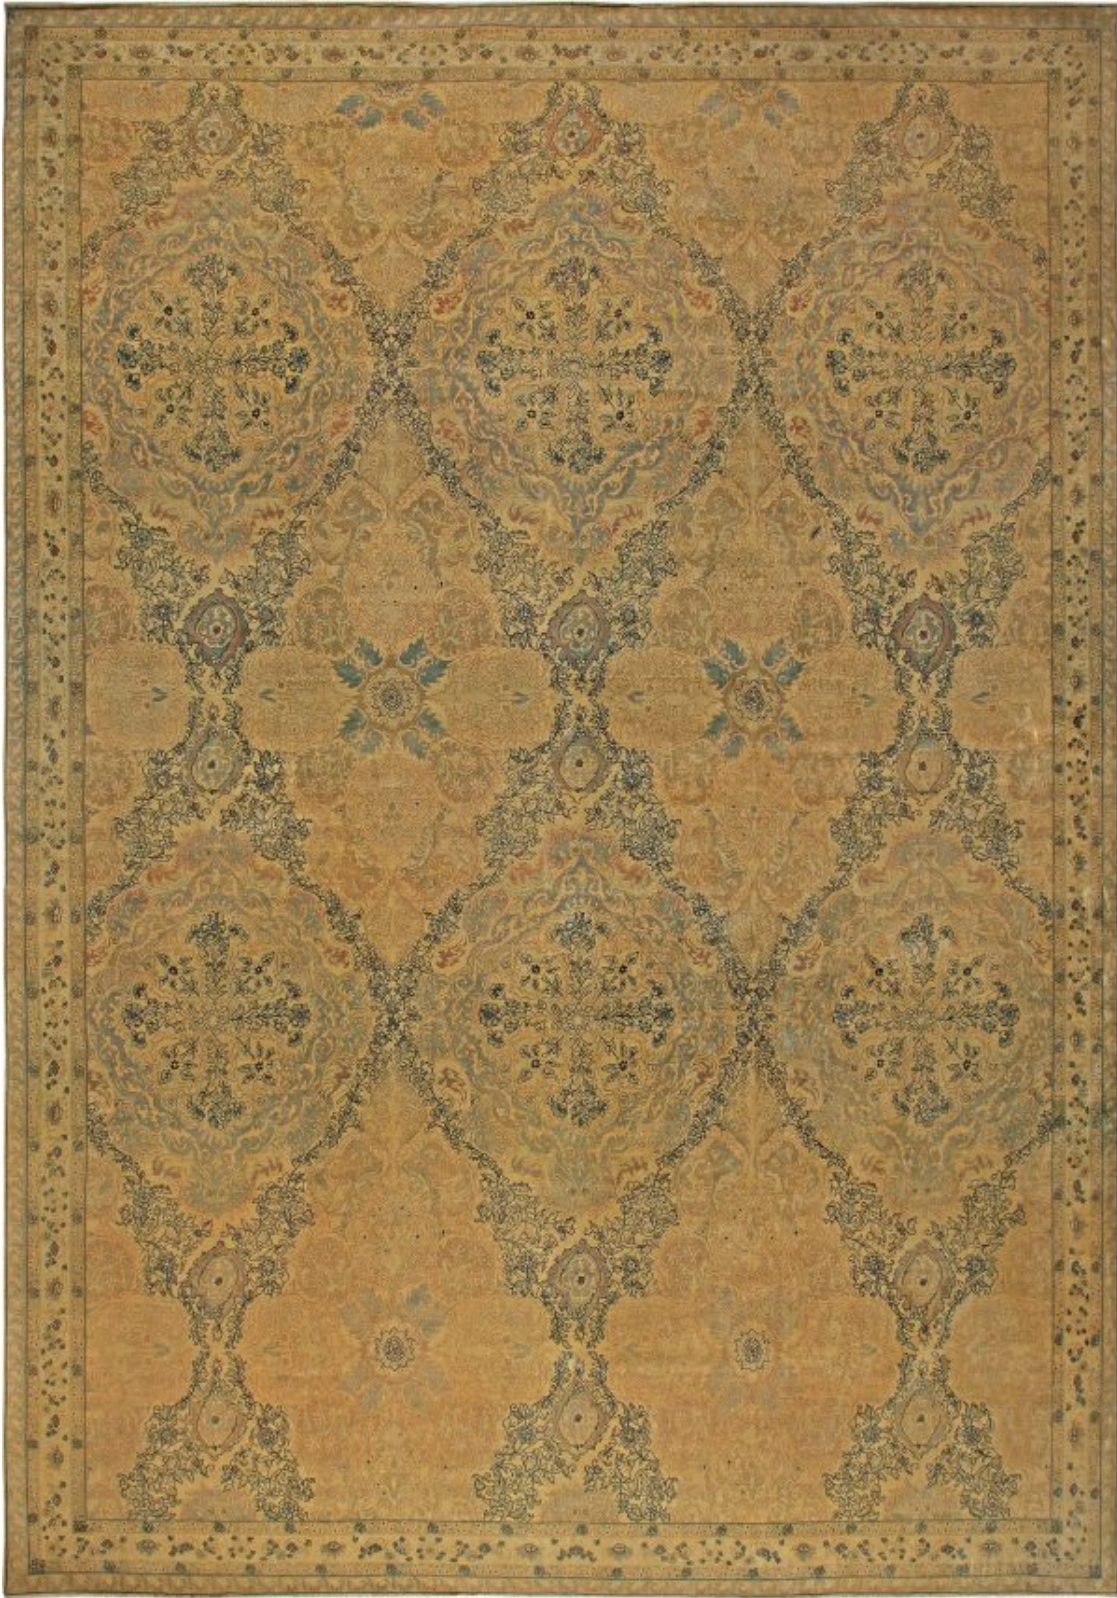

Doris Leslie Blau

LARGE VINTAGE INDIAN RUG

BB5772
Price: \$130,000

Size: 14'9" x 21'0"
Circa: 1920