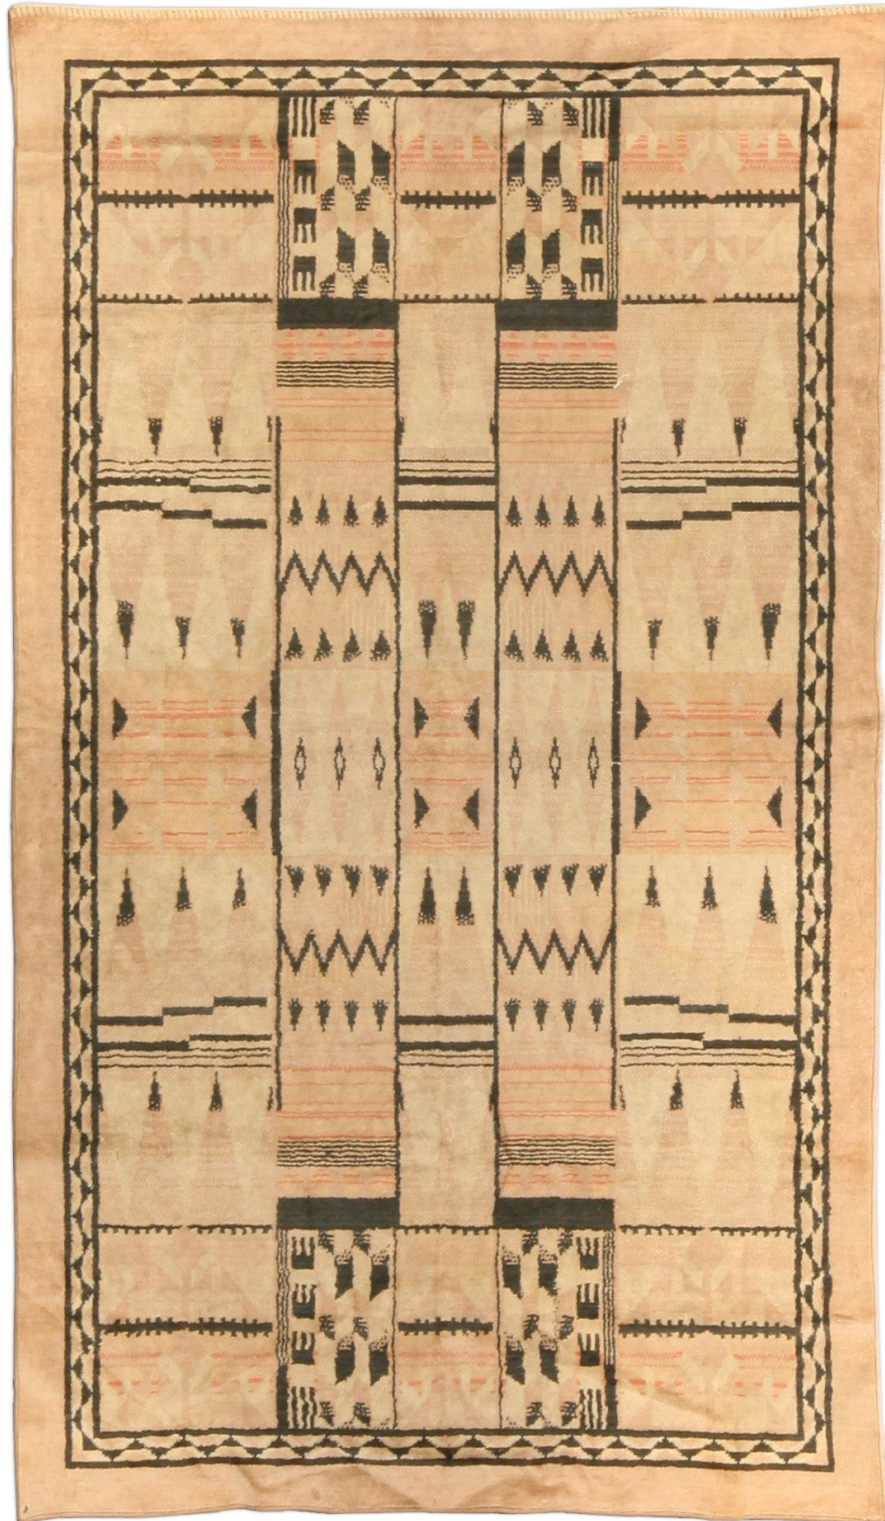

*Doris Leslie Blau*

ALBERT HADLEY DESIGN

SKU:  
**N10087**

SIZE:  
**4'0" x 6'0"**

CIRCA:  
-

PRICE:  
**\$2,400**